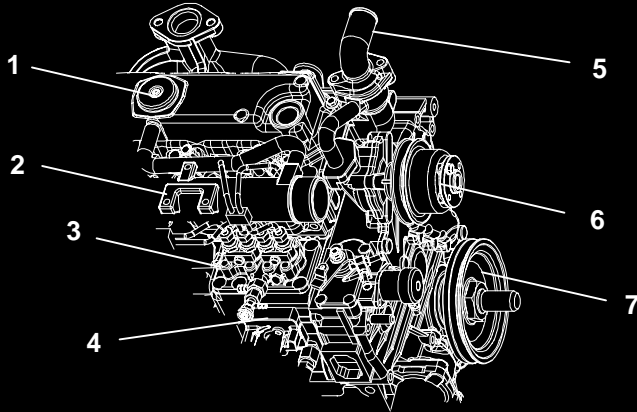

Carrier® Diesel Engine

SERVICE PARTS LIST
for
V2203-DI (26-00118)
VECTOR

TRANSICOLD

SERVICE PARTS LIST

DIESEL ENGINE

V2203-DI (26-00118)

TABLE OF CONTENTS

INTRODUCTION	i
REPLACEMENT ENGINE PART NO.	i
ENGINE SERIAL NUMBER MATRIX	i
ORDERING INSTRUCTIONS	i
GENERAL NOTES	i
1. CRANKCASE	1
2. OIL PUMP	2
3. MAIN BEARING CASE	3
4. PISTON AND CRANKSHAFT	4
5. FUEL CAMSHAFT	6
6. CAMSHAFT AND IDLE GEAR SHAFT	7
7. FLYWHEEL AND BELL HOUSING	8
8. OIL PAN	9
9. DIPSTICK	10
10. THERMOSTAT	11
11. WATER PUMP	12
12. PULLEY	13
13. GEAR CASE	14
14. OIL FILTER	15
15. STOP SOLENOID	16
16. ENGINE STOP LEVER	17
17. GOVERNOR	18
18. SPEED CONTROL PLATE	19
19. INJECTION PUMP	20
20. INJECTORS AND GLOW PLUGS	21
21. FUEL PUMP	22
22. FUEL PUMP ASSEMBLY	23
23. VALVE COVER / BREATHER	24
24. CYLINDER HEAD	25
25. VALVES AND ROCKER ARMS	26
26. PLUG	27
27. INTAKE MANIFOLD	28
28. EXHAUST MANIFOLD	29
29. STARTER ASSEMBLY	30
30. STARTER	31
31. GASKET SET	32
PART NUMBER INDEX	Index-1