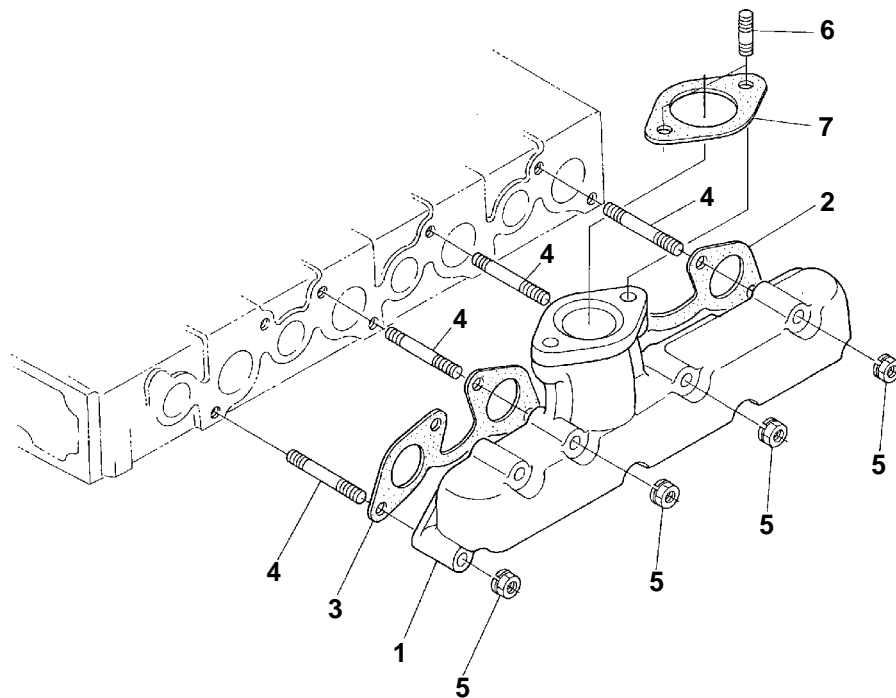

28. EXHAUST MANIFOLD

Item	Part Number	Description	Qty
1	25-15283-00	Manifold, Exhaust	1
2	25-39336-00	Gasket, Exhaust Manifold	1
3	25-39337-00	Gasket, Exhaust Manifold	1
4	25-15391-00	Stud	8
5	25-35685-00	Nut	8
6	25-15392-00	Stud	2
7	25-37238-00	Gasket, Muffler	1