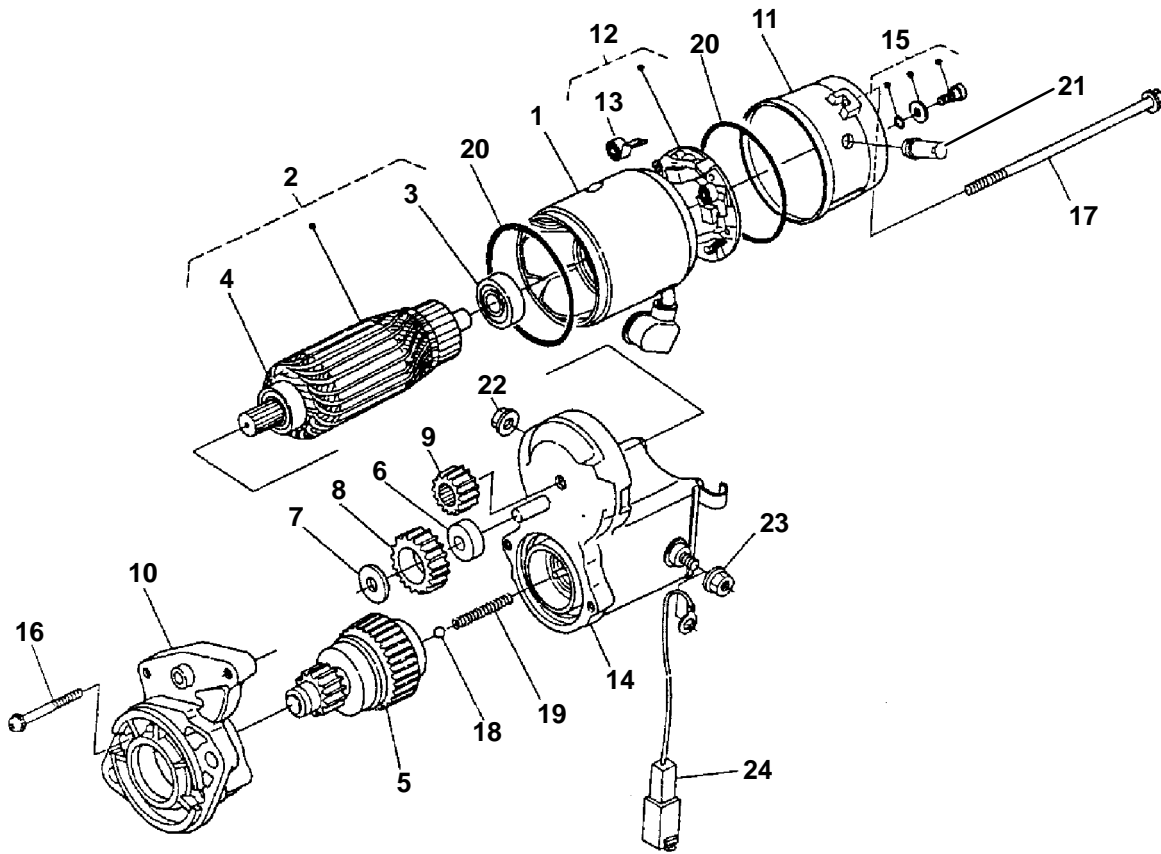

29. STARTER ASSEMBLY

REPLACEMENT PARTS FOR STARTER 25-39316-00

Item	Part Number	Description	Qty
1	25-39240-00	Field Coil	1
2	25-39241-00	Armature - Includes:	1
3	25-39242-00	Bearing	1
4	29-70123-00	Bearing	1
5	25-39329-00	Clutch Assembly, Starter	1
6	25-35458-09	Roller	5
7	25-39323-00	Retainer	1
8	25-39328-00	Gear Idler	1
9	25-39327-00	Gear, Armature	1
10	25-39325-00	Frame, Drive End	1
11	25-39245-00	Frame, Brush Holder End	1
12	25-39246-00	Holder, Brush - Includes:	1
13	25-39247-00	Spring, Brush	4
14	25-39324-00	Solenoid, Assembly	1
15	25-39249-00	Screw	2