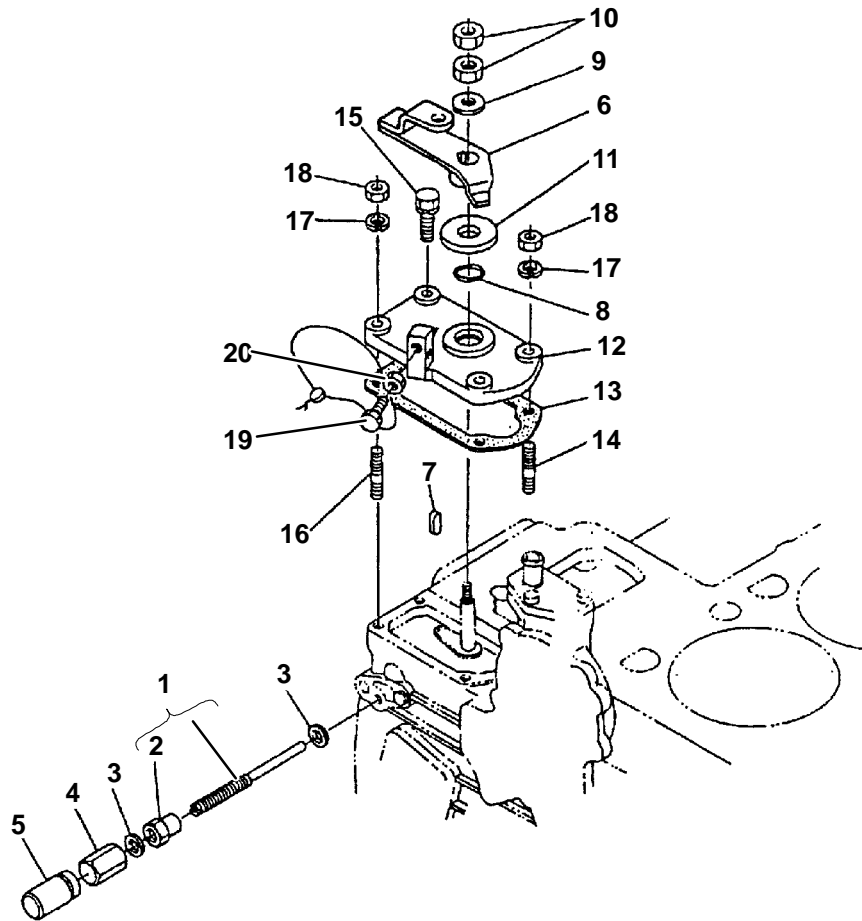

16. ENGINE STOP LEVER

Item	Part Number	Description	Qty
1	25-39301-00	Idle , Adjuster Assembly - Includes:	1
2	25-39257-00	Bolt, Adjusting - Includes:	1
3	25-39368-00	Spring	1
4	25-39262-00	Nut, Spring	1
5	25-39266-00	O-Ring	1
6	25-39267-00	Gasket	1
7	25-39264-00	Cap	1
8	25-15286-00	Lever Assembly, Engine Stop - Includes:	1
9	NSS	Cover, Injection Pump	1
10	NSS	Shaft, Lever	1
11	25-36830-00	Seal, Oil	1
12	25-37536-00	Pin, Spring	1
13	25-39218-00	Spring, Return	1
14	25-37537-00	Gasket, Pump Cover	1
15	25-39084-00	Bolt, M6-1.00 x 18MM	4

17. GOVERNOR

Item	Part Number	Description	Qty
1	25-39269-00	Lever Assembly, Governor	1
2	25-39340-00	Fork Lever Assembly	1
3	25-39103-00	Fork Lever	1
4	25-39272-00	Shaft, Fork Lever	1
5	25-39213-00	Washer, Plain	1
6	25-39273-00	Bolt, Flange	1
7	25-35692-00	Washer, Spring	1
8	25-39274-00	Holder, Fork Lever	1
9	25-35354-00	Bolt	1
10	25-39394-00	Bolt, Flange	2
11	25-39395-00	Bolt	1
12	25-39275-00	Spring	1

18. SPEED CONTROL PLATE

Item	Part Number	Description	Qty
1	25-39396-00	Bolt, Adjusting - Includes:	1
2	25-37491-00	Nut, Special	1
3	25-37492-00	Gasket, Copper O-Ring	2
4	25-39191-00	Nut, Lock	1
5	25-15301-00	Cap, Fuel Adjustment	1
6	25-37503-00SV	Lever, Speed Control Plate	1
7	25-37496-00	Key, Feather	1
8	25-39200-00	Seal, O-Ring	1
9	25-37686-00	Washer, Plain, M8	1
10	25-35524-00	Nut	2
11	25-39193-00	Plate, Friction	1
12	25-39194-01	Plate, Speed Control - Includes:	1
13	25-37500-01	Gasket, Speed Control Plate	1
14	25-39195-00	Stud	1
15	25-35678-00	Bolt	2
16	25-37672-00	Stud, M6	1
17	25-35692-00	Washer, Spring, M6	2
18	25-35684-00	Nut, M6	2
19	25-37502-00	Bolt, M6 X 40 MM Long	1
20	25-35684-00	Nut, M6	1