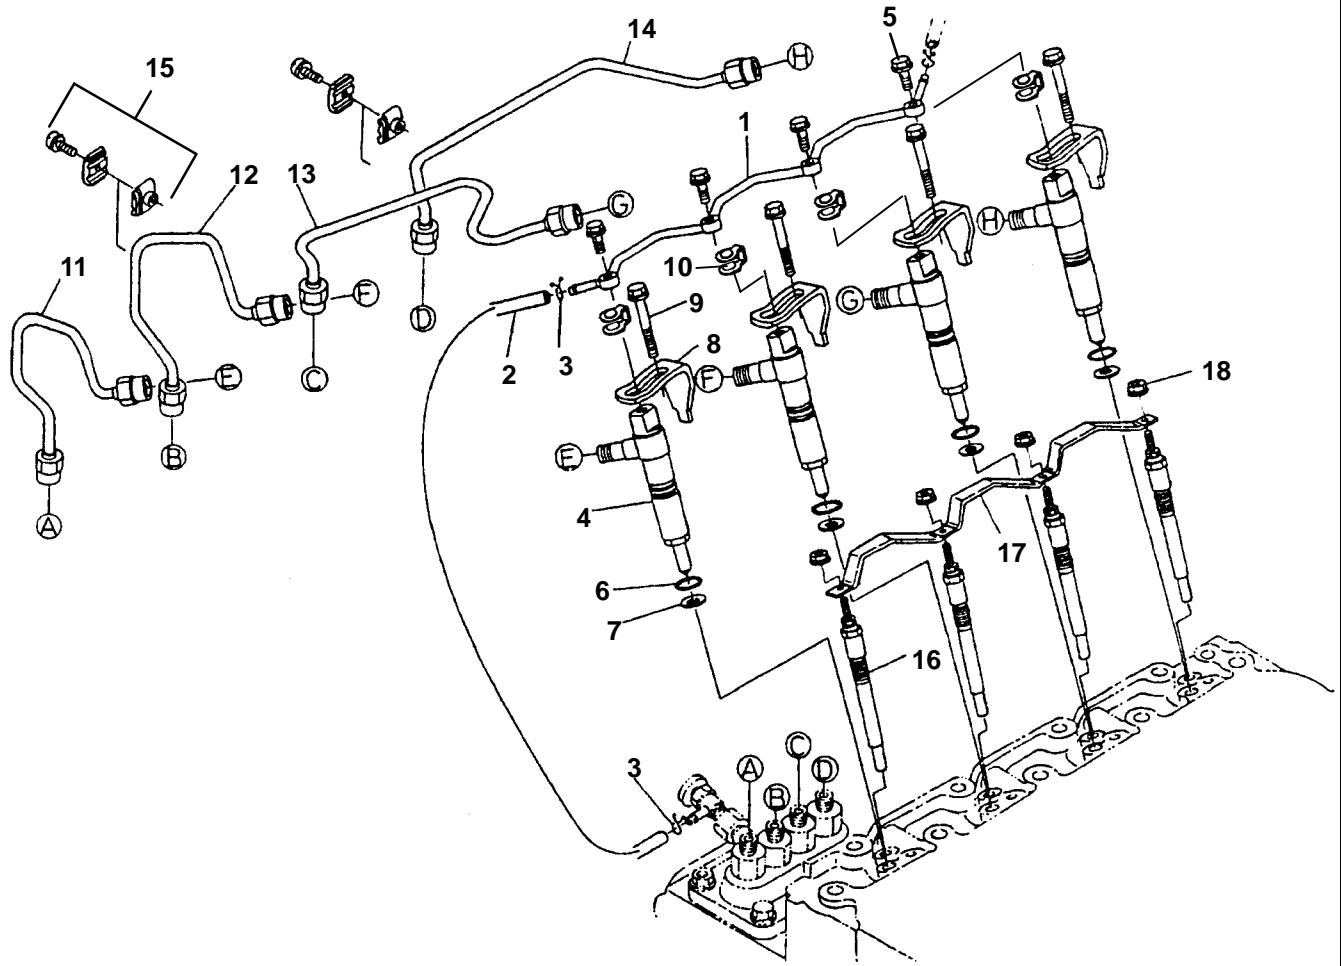

20. INJECTORS AND GLOW PLUGS

Item	Part Number	Description	Qty
1	25-39222-00	Assembly Pipe, Over Flow	1
2	58-00659-00	Pipe, Fuel Over Flow	A/R
3	44-00045-25	Clamp, Hose	3
4	25-15397-00	Injector Assembly - Includes:	4
5	25-15394-00	Bolt, Eye	4
6	25-37142-00	O-Ring	4
7	25-15395-00	Gasket	4
8	25-39229-00	Clamp, Nozzle	4
9	25-39397-00	Bolt, Flange	4
10	25-39399-00	Gasket, Leak Off Line	4
11	25-15560-00	Pipe, Injection Cylinder #1	1
12	25-15561-00	Pipe, Injection Cylinder #2	1
13	25-15562-00	Pipe, Injection Cylinder #3	1
14	25-15563-00	Pipe, Injection Cylinder #4	1
15	25-38140-00	Clamp, Kit Injector Line	A/R
16	25-39238-00	Glow Plug	4
17	25-15396-00	Cord, Glow Plug	1
18	25-34222-00	Nut, Flange, M4	4