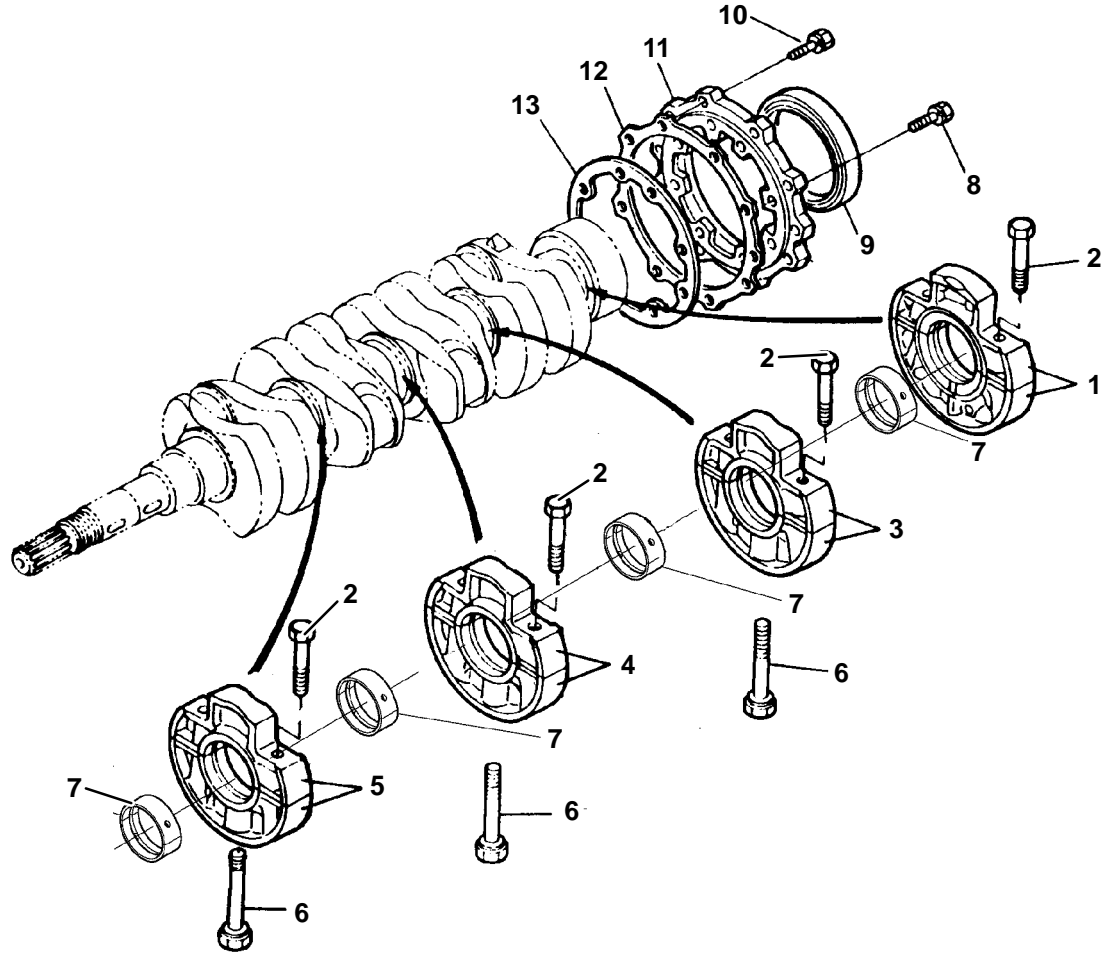

3. MAIN BEARING CASE

Item	Part Number	Description	Qty
1	25-39371-00	Case, Main Bearing, #4 - includes:	1
2	25-39372-00	Bolt, Main Bearing Case	2
3	25-39375-00	Case, Main Bearing, #3 - includes:	1
2	25-39372-00	Bolt, Main Bearing Case	2
4	25-39374-00	Case, Main Bearing, #2 - includes:	1
2	25-39372-00	Bolt, Main Bearing Case	2
5	25-39373-00	Case, Main Bearing, #1 - includes:	1
2	25-39372-00	Bolt, Main Bearing Case	2
6	25-37191-01	Bolt, Bearing Case	3
7	25-39378-00	Bearing, Main STD (Single Pack)	4
	25-39379-00	Bearing, Main 0.2MM (Single Pack)	4
	25-39380-00	Bearing, Main 0.4MM (Single Pack)	4
8	25-38718-00	Bolt	8
9	25-37198-00	Seal, Rear Oil	1
10	25-37660-00	Bolt	8
11	25-39377-00	Cover, Bearing Case	1
12	25-38717-00	Gasket, Case Cover	1
13	25-39376-00	Gasket, Bearing Case	1