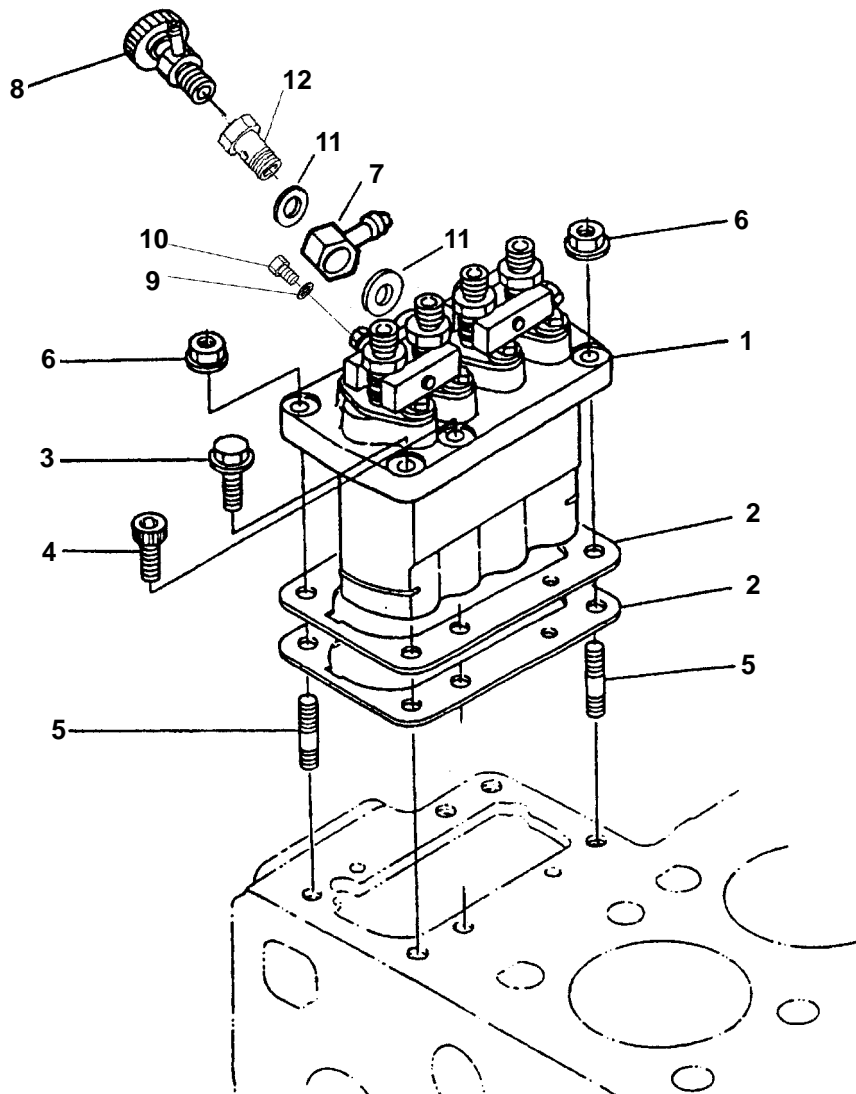

19. INJECTION PUMP

Item	Part Number	Description	Qty
1	25-39352-00	Injection Pump Assembly	1
2	25-39390-00	Shim (0.20MM)	A/R
	25-39391-00	Shim (0.25MM)	A/R
	25-39392-00	Shim (0.30MM)	A/R
	25-39393-00	Shim (0.35MM)	A/R
3	25-39093-00	Bolt, Flange	3
4	25-39097-00	Bolt, Hex-Socket	1
5	25-37237-00	Stud	2
6	25-39095-00	Nut, Flange	2
7	25-35485-00	Fitting, Banjo	1
8	25-37593-00	Valve, Fuel Bleeder	1
9	25-36643-00	Gasket	2
10	25-36619-00	Screw, Air Bleed	2
11	25-36641-00	Gasket	2
12	25-36618-00	Bolt, Banjo	1