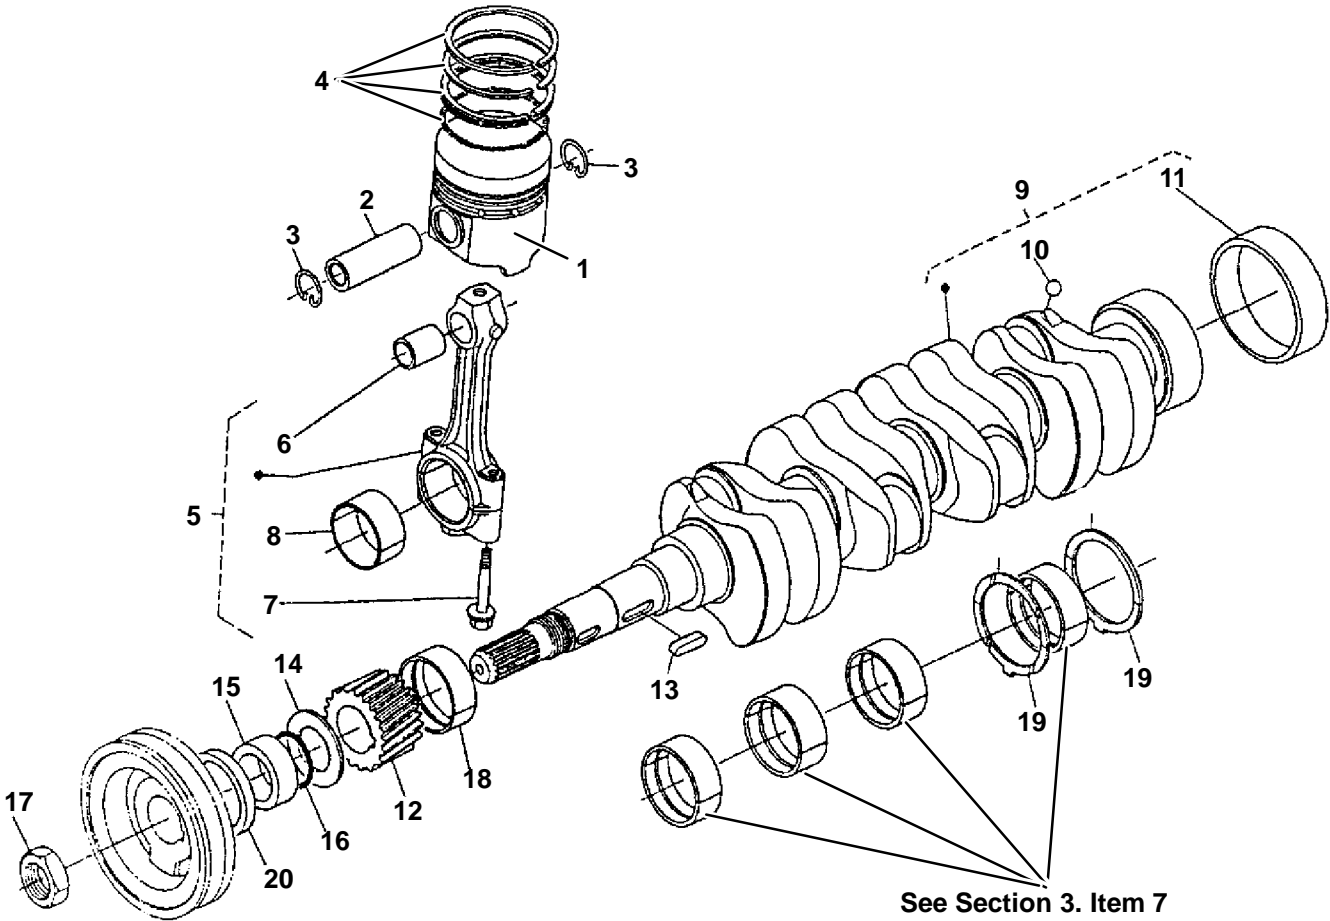

4. PISTON AND CRANKSHAFT

Item	Part Number	Description	Qty
1	25-39419-00	Piston, STD - Includes:	4
	25-39409-00	Piston, (+0.25MM) - Includes:	4
2	25-38118-00	Pin, Piston	4
3	25-39416-00	Cir-Clip, Piston Pin	8
4	25-39410-00	Ring Set, STD	4
	25-39411-00	Ring Set, (+0.25MM)	4
5	25-39112-00	Connecting Rod, Assembly - Includes:	4
6	25-38121-00	Bushing, Piston Pin	4
7	25-37384-13	Bolt, Con Rod	8
8	25-39122-00	Bearing, Rod STD	4
	25-38122-01	Bearing, Rod (+0.2MM)	4
	25-38122-02	Bearing, Rod (+0.4MM)	4
9	25-39341-00	Crankshaft - Includes:	1
10	25-34169-00	Ball	4
11	25-37385-02	Wear Sleeve, Crankshaft Rear	1
12	25-37386-00	Gear, Crankshaft	1
13	25-37700-00	Key, Feather	1
14	25-39347-00	Slinger, Oil	1