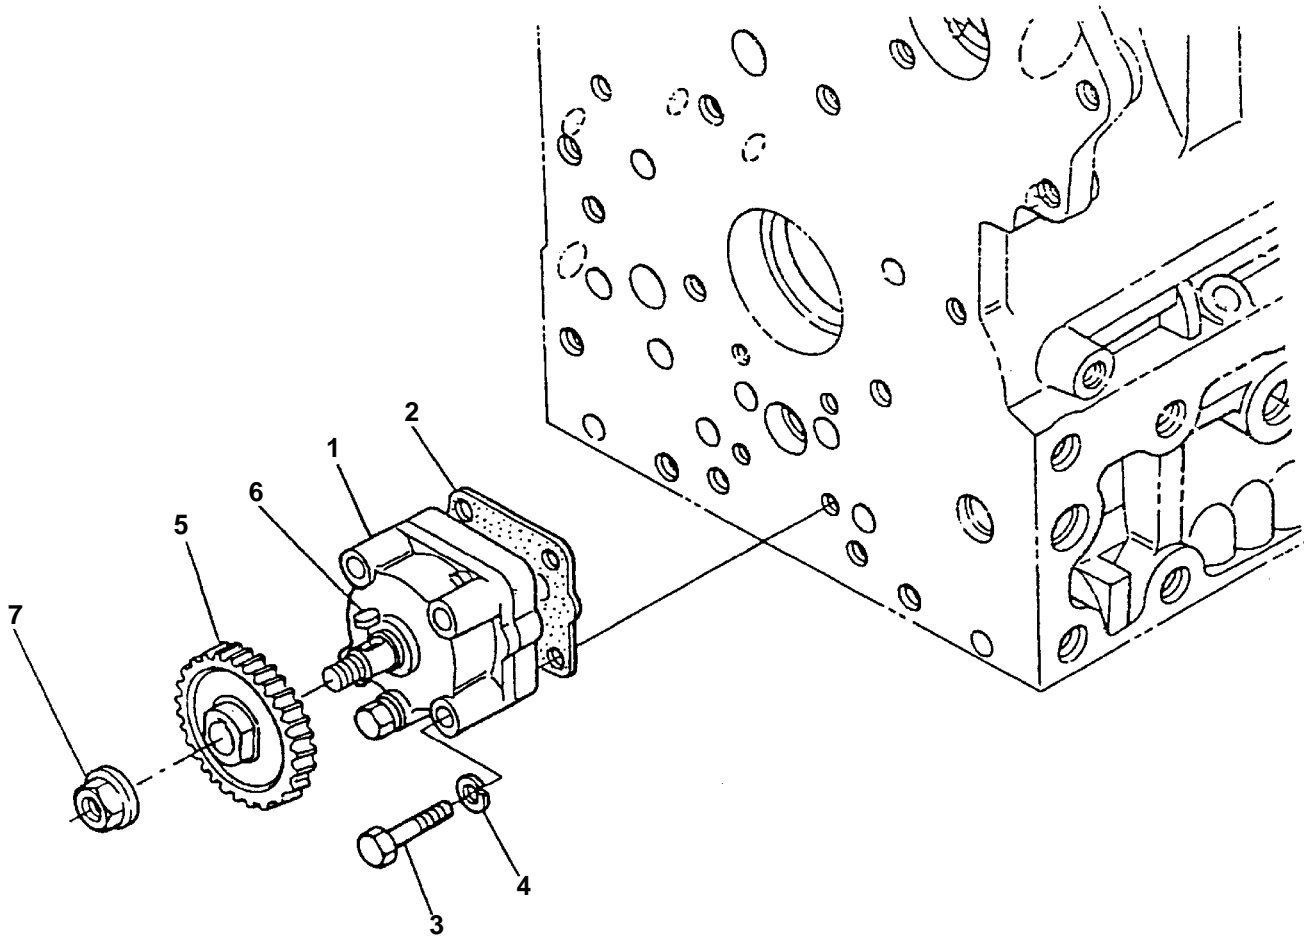

2. OIL PUMP

Item	Part Number	Description	Qty
1	25-37040-00	Pump, Oil	1
2	25-37041-00	Gasket, Oil Pump	1
3	25-37042-00	Bolt	4
4	25-35692-00	Washer, Spring, M6	4
5	25-37043-00	Gear, Oil Pump Drive	1
6	25-37044-00	Key, Feather	1
7	25-37045-00	Nut, Flange	1