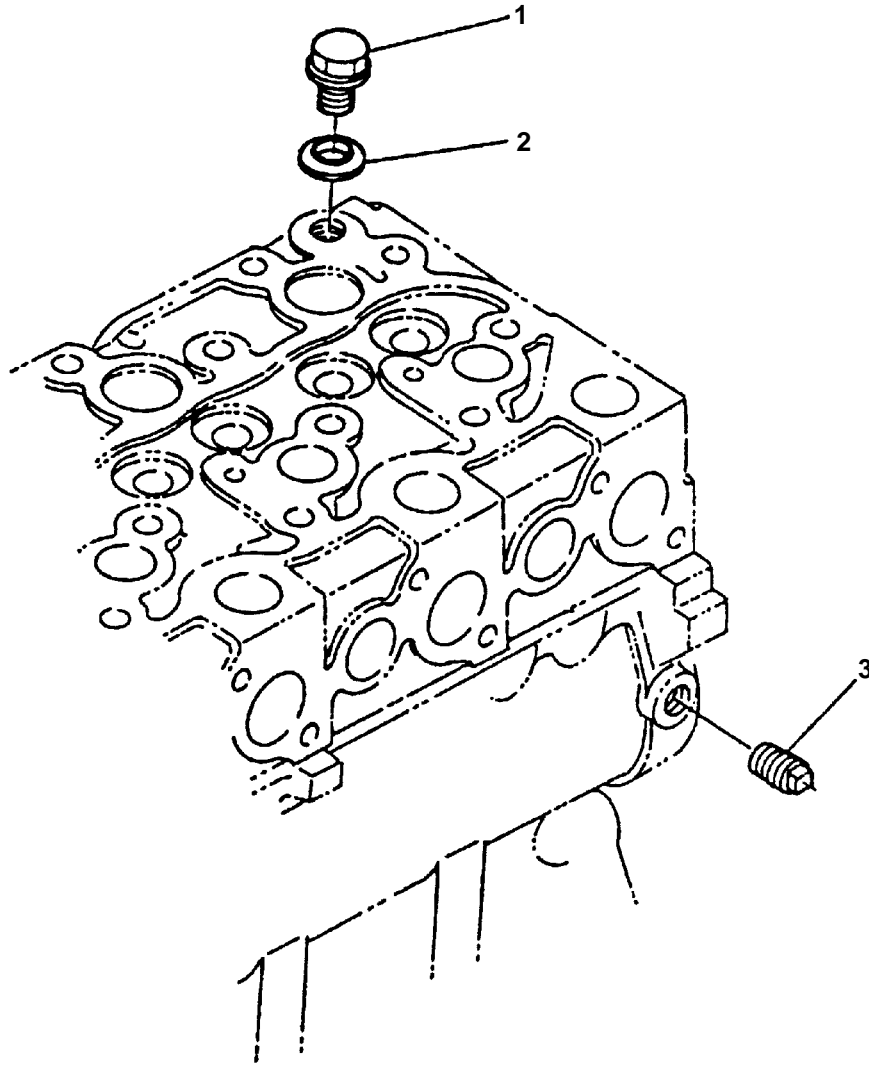

26. PLUG

Item	Part Number	Description	Qty
1	25-38052-00	Plug	1
2	25-38053-00	Washer, With Rubber	1
3	25-37049-00	Plug	1