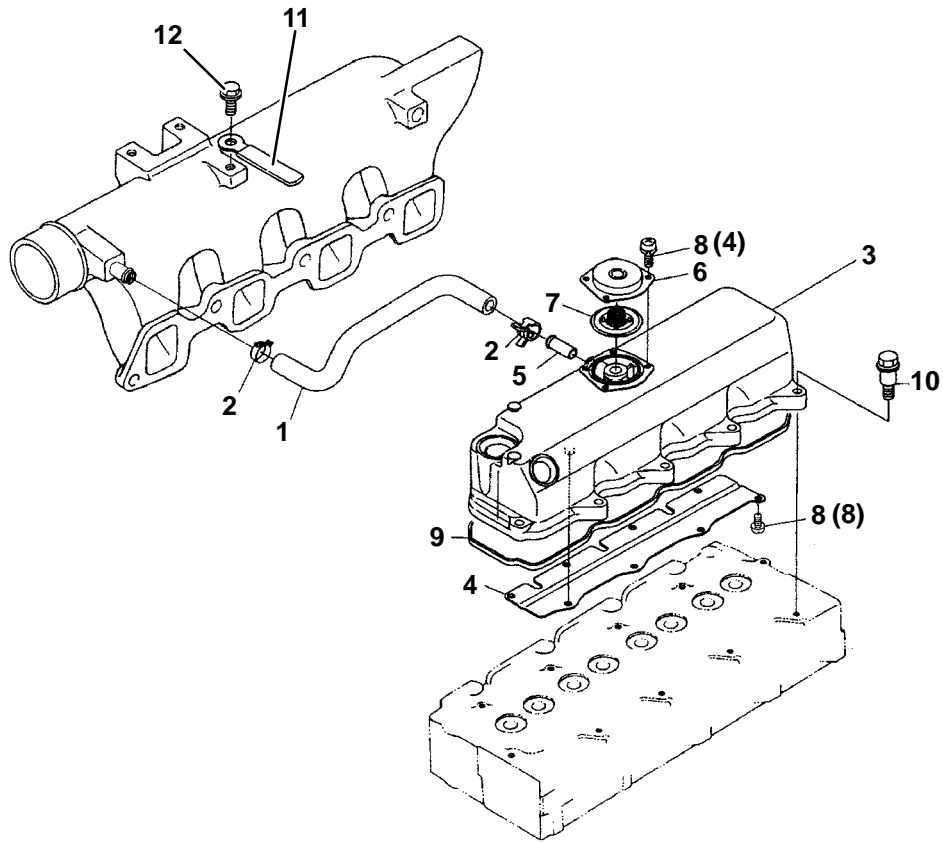

23. VALVE COVER / BREATHER

Item	Part Number	Description	Qty
1	25-38725-00	Tube, Breather	1
2	44-00045-01	Clamp	2
3	25-38769-00	Cylinder Head Cover - Includes:	1
4	25-38712-00	Shield, Breather	1
5	25-38727-00	Pipe, Water Return	1
6	25-38719-00	Cover, Breather	1
7	25-38720-00	Valve, Breather	1
8	25-36197-00	Screw	12
9	25-38713-00	Gasket	1
10	25-38714-00	Bolt	10
11	25-38730-00	Clamp, Cord	1
12	25-39024-00	Bolt	1