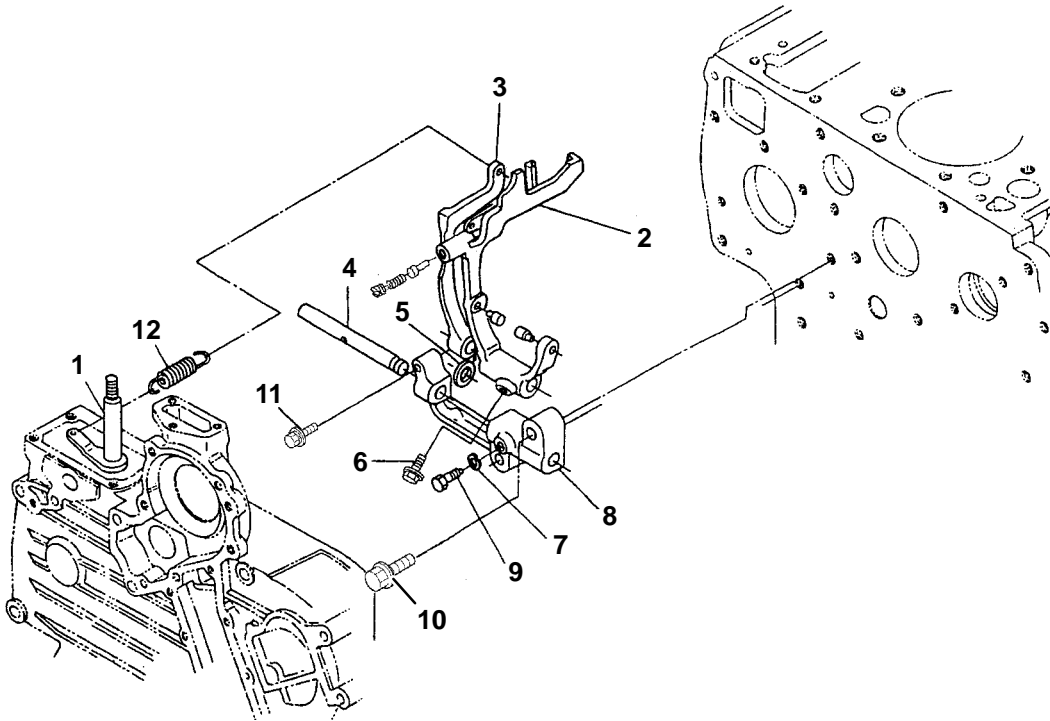

16. ENGINE STOP LEVER

Item	Part Number	Description	Qty
1	25-39301-00	Idle , Adjuster Assembly - Includes:	1
2	25-39257-00	Bolt, Adjusting - Includes:	1
3	25-39368-00	Spring	1
4	25-39262-00	Nut, Spring	1
5	25-39266-00	O-Ring	1
6	25-39267-00	Gasket	1
7	25-39264-00	Cap	1
8	25-15286-00	Lever Assembly, Engine Stop - Includes:	1
9	NSS	Cover, Injection Pump	1
10	NSS	Shaft, Lever	1
11	25-36830-00	Seal, Oil	1
12	25-37536-00	Pin, Spring	1
13	25-39218-00	Spring, Return	1
14	25-37537-00	Gasket, Pump Cover	1
15	25-39084-00	Bolt, M6-1.00 x 18MM	4

17. GOVERNOR

Item	Part Number	Description	Qty
1	25-39269-00	Lever Assembly, Governor	1
2	25-39340-00	Fork Lever Assembly	1
3	25-39103-00	Fork Lever	1
4	25-39272-00	Shaft, Fork Lever	1
5	25-39213-00	Washer, Plain	1
6	25-39273-00	Bolt, Flange	1
7	25-35692-00	Washer, Spring	1
8	25-39274-00	Holder, Fork Lever	1
9	25-35354-00	Bolt	1
10	25-39394-00	Bolt, Flange	2
11	25-39395-00	Bolt	1
12	25-39275-00	Spring	1

18. SPEED CONTROL PLATE

Item	Part Number	Description	Qty
1	25-39396-00	Bolt, Adjusting - Includes:	1
2	25-37491-00	Nut, Special	1
3	25-37492-00	Gasket, Copper O-Ring	2
4	25-39191-00	Nut, Lock	1
5	25-15301-00	Cap, Fuel Adjustment	1
6	25-37503-00SV	Lever, Speed Control Plate	1
7	25-37496-00	Key, Feather	1
8	25-39200-00	Seal, O-Ring	1
9	25-37686-00	Washer, Plain, M8	1
10	25-35524-00	Nut	2
11	25-39193-00	Plate, Friction	1
12	25-39194-01	Plate, Speed Control - Includes:	1
13	25-37500-01	Gasket, Speed Control Plate	1
14	25-39195-00	Stud	1
15	25-35678-00	Bolt	2
16	25-37672-00	Stud, M6	1
17	25-35692-00	Washer, Spring, M6	2
18	25-35684-00	Nut, M6	2
19	25-37502-00	Bolt, M6 X 40 MM Long	1
20	25-35684-00	Nut, M6	1