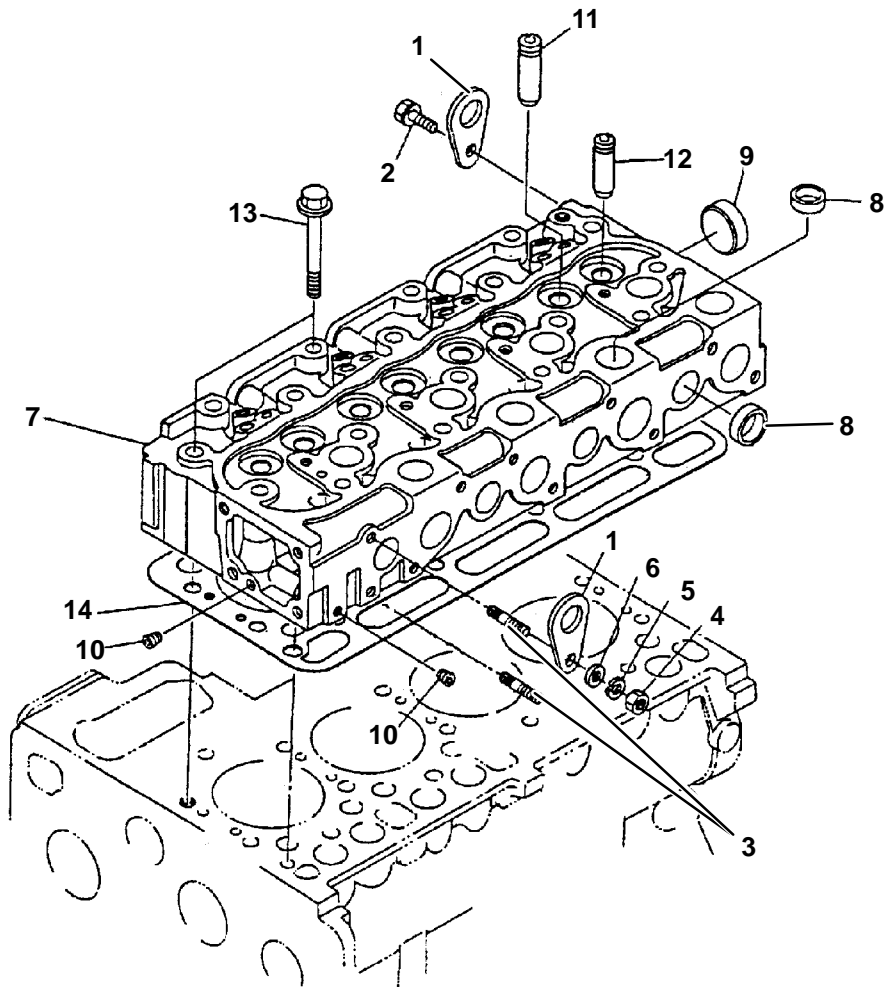

24. CYLINDER HEAD

Item	Part Number	Description	Qty
1	25-15020-00	Lifting Eye	2
2	944030	Bolt	1
3	25-37119-00	Stud	2
4	25-35685-00	Nut, Hex M8	1
5	25-35687-00	Washer, Spring M8	1
6	25-35531-00	Washer, Plain M8	1
7	25-15356-00	Cylinder Head - Includes:	1
8	25-37106-00	Cap, Sealing	12
9	25-37107-00	Cap, Sealing	1
10	25-37108-00	Plug	2
11	25-39036-00	Guide, intake (Ream To Size)	4
12	25-15357-00	Guide, Exhaust (Ream To Size)	4
13	25-38528-00	Bolt, Cylinder Head	18
14	25-39355-00	Gasket, Cylinder Head	1