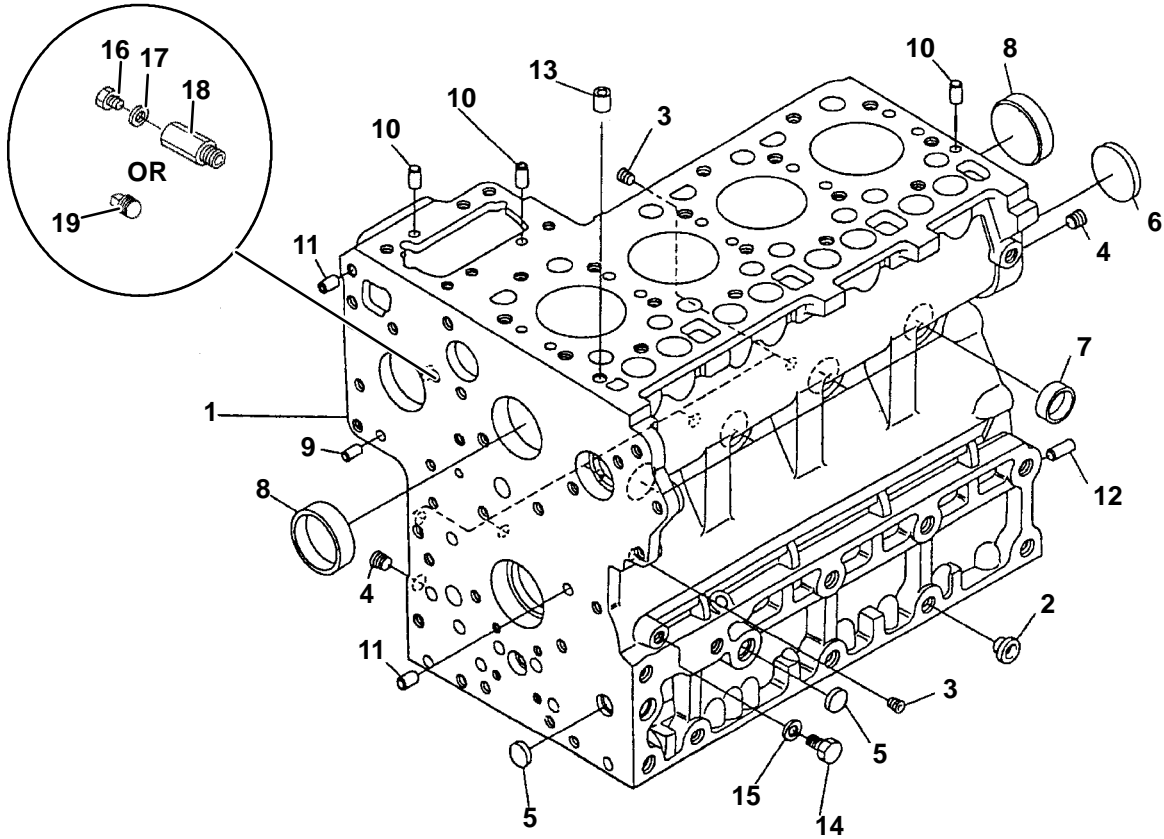

Carrier® Diesel Engine

SERVICE PARTS LIST
for
V2203-DI (26-00118)
VECTOR

TRANSICOLD

SERVICE PARTS LIST

DIESEL ENGINE

V2203-DI (26-00118)

TABLE OF CONTENTS

INTRODUCTION	i
REPLACEMENT ENGINE PART NO.	i
ENGINE SERIAL NUMBER MATRIX	i
ORDERING INSTRUCTIONS	i
GENERAL NOTES	i
1. CRANKCASE	1
2. OIL PUMP	2
3. MAIN BEARING CASE	3
4. PISTON AND CRANKSHAFT	4
5. FUEL CAMSHAFT	6
6. CAMSHAFT AND IDLE GEAR SHAFT	7
7. FLYWHEEL AND BELL HOUSING	8
8. OIL PAN	9
9. DIPSTICK	10
10. THERMOSTAT	11
11. WATER PUMP	12
12. PULLEY	13
13. GEAR CASE	14
14. OIL FILTER	15
15. STOP SOLENOID	16
16. ENGINE STOP LEVER	17
17. GOVERNOR	18
18. SPEED CONTROL PLATE	19
19. INJECTION PUMP	20
20. INJECTORS AND GLOW PLUGS	21
21. FUEL PUMP	22
22. FUEL PUMP ASSEMBLY	23
23. VALVE COVER / BREATHER	24
24. CYLINDER HEAD	25
25. VALVES AND ROCKER ARMS	26
26. PLUG	27
27. INTAKE MANIFOLD	28
28. EXHAUST MANIFOLD	29
29. STARTER ASSEMBLY	30
30. STARTER	31
31. GASKET SET	32
PART NUMBER INDEX	Index-1

1. CRANKCASE

Item	Part Number	Description	Qty
1	25-39359-00	Crankcase, Assembly - Includes:	1
2	25-37029-00	Plug	6
3	25-37026-00	Plug	5
4	25-37028-00	Plug	2
5	25-39015-00	Cap, Sealing	3
6	25-15004-00	Cap, Sealing	1
7	25-37032-00	Cap, Sealing	6
8	25-37033-00	Cap, Sealing	2
9	25-37034-00	Pin, Straight	2
10	25-37035-00	Pin, Straight	3
11	25-37695-00	Pin, Straight	2
12	25-37036-00	Pin, Straight	1
13	25-35031-00	Pin, Pipe	1
14	25-39358-00	Plug	1
15	25-35136-05	Gasket, Copper O-Ring	1
16	25-39360-00	Plug	1
17	25-39361-00	Gasket	1
18	25-39362-00	Adapter, Drain Cock	1
19	25-39339-00	Plug	1

2. OIL PUMP

Item	Part Number	Description	Qty
1	25-37040-00	Pump, Oil	1
2	25-37041-00	Gasket, Oil Pump	1
3	25-37042-00	Bolt	4
4	25-35692-00	Washer, Spring, M6	4
5	25-37043-00	Gear, Oil Pump Drive	1
6	25-37044-00	Key, Feather	1
7	25-37045-00	Nut, Flange	1