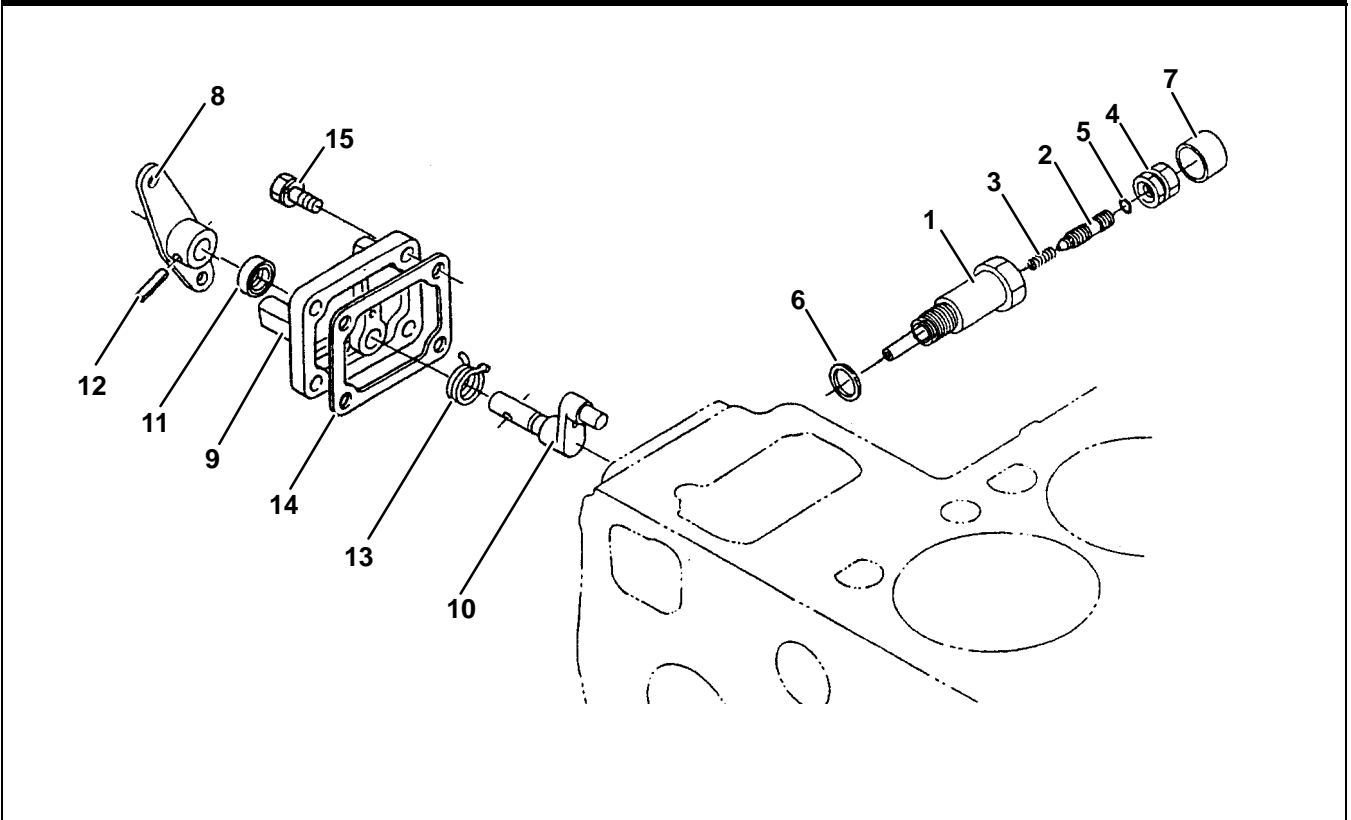

16. ENGINE STOP LEVER

Item	Part Number	Description	Qty
1	25-39301-00	Idle , Adjuster Assembly - Includes:	1
2	25-39257-00	Bolt, Adjusting - Includes:	1
3	25-39368-00	Spring	1
4	25-39262-00	Nut, Spring	1
5	25-39266-00	O-Ring	1
6	25-39267-00	Gasket	1
7	25-39264-00	Cap	1
8	25-15286-00	Lever Assembly, Engine Stop - Includes:	1
9	NSS	Cover, Injection Pump	1
10	NSS	Shaft, Lever	1
11	25-36830-00	Seal, Oil	1
12	25-37536-00	Pin, Spring	1
13	25-39218-00	Spring, Return	1
14	25-37537-00	Gasket, Pump Cover	1
15	25-39084-00	Bolt, M6-1.00 x 18MM	4