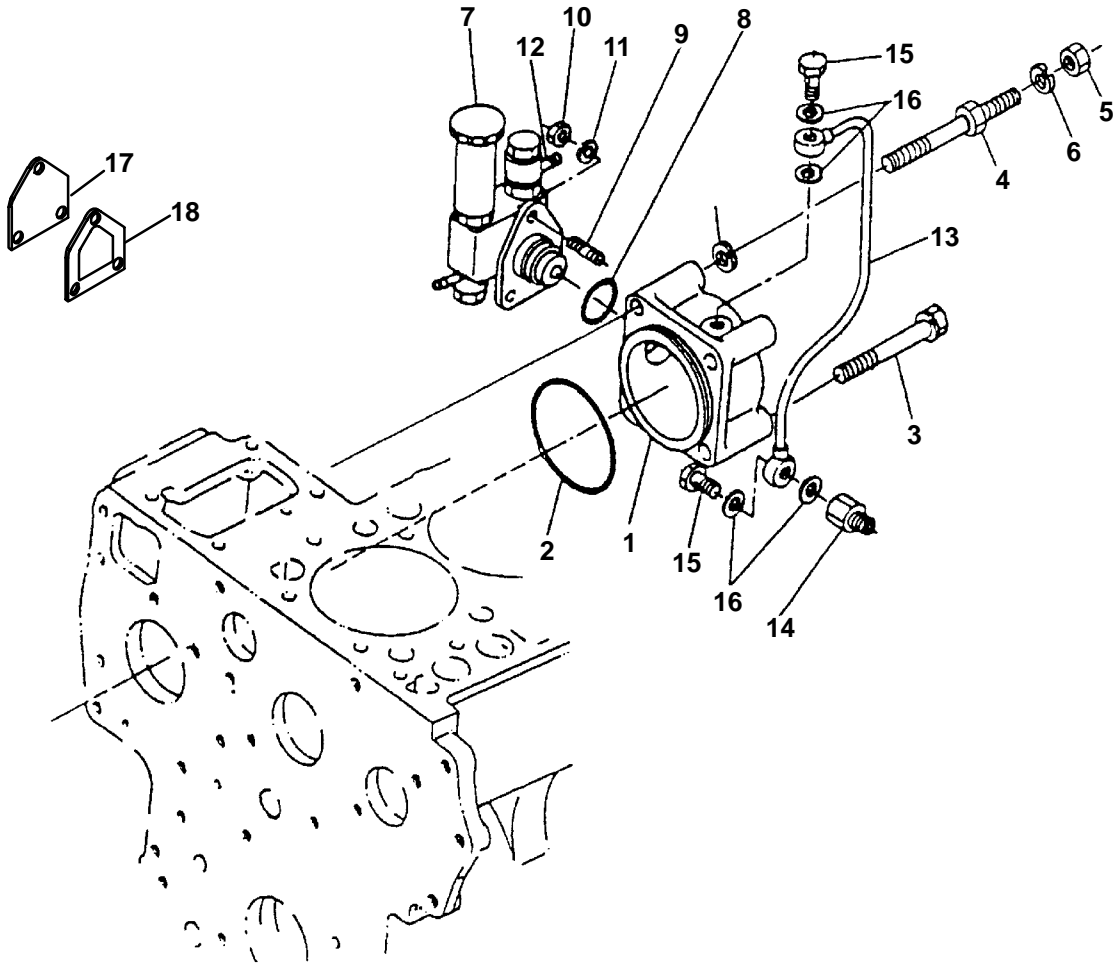

21. FUEL PUMP

Item	Part Number	Description	Qty
1	25-38663-00	Holder, Fuel Lift Pump	1
2	25-38664-00	O-Ring	1
3	25-37449-00	Bolt	2
4	25-38662-00	Stud	2
5	25-37681-00	Nut, M10	2
6	25-37690-00	Washer, M10	4
7	25-38666-00	Pump Assembly, Fuel Lift	1
8	25-38667-00	O-Ring	1
9	25-36715-00	Stud	3
10	25-35684-00	Nut, M6	3
11	25-35692-00	Washer, Spring, M6	3
12	25-37594-00	Banjo, Fitting	2
13	25-38668-00	Pipe, Oil Feed Lift Pump	1
14	25-38669-00	Fitting	1
15	25-38670-00	Bolt, Banjo	2
16	25-35136-05	Gasket, Copper O-Ring	4
17	25-38673-00	Cover, Fuel Pump (Used when item 7 is not used)	1
18	25-38674-00	Gasket, Fuel Pump (Used when item 7 is not used)	1