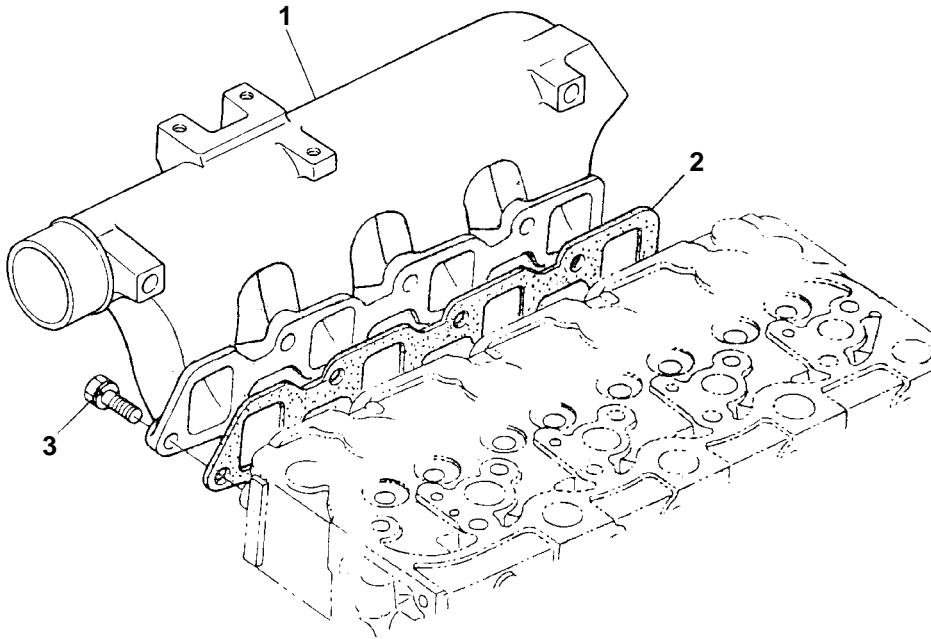

27. INTAKE MANIFOLD

Item	Part Number	Description	Qty
1	25-15355-00	Manifold, Intake	1
2	25-39188-00	Gasket, Intake Manifold	1
3	25-37659-00	Bolt	7