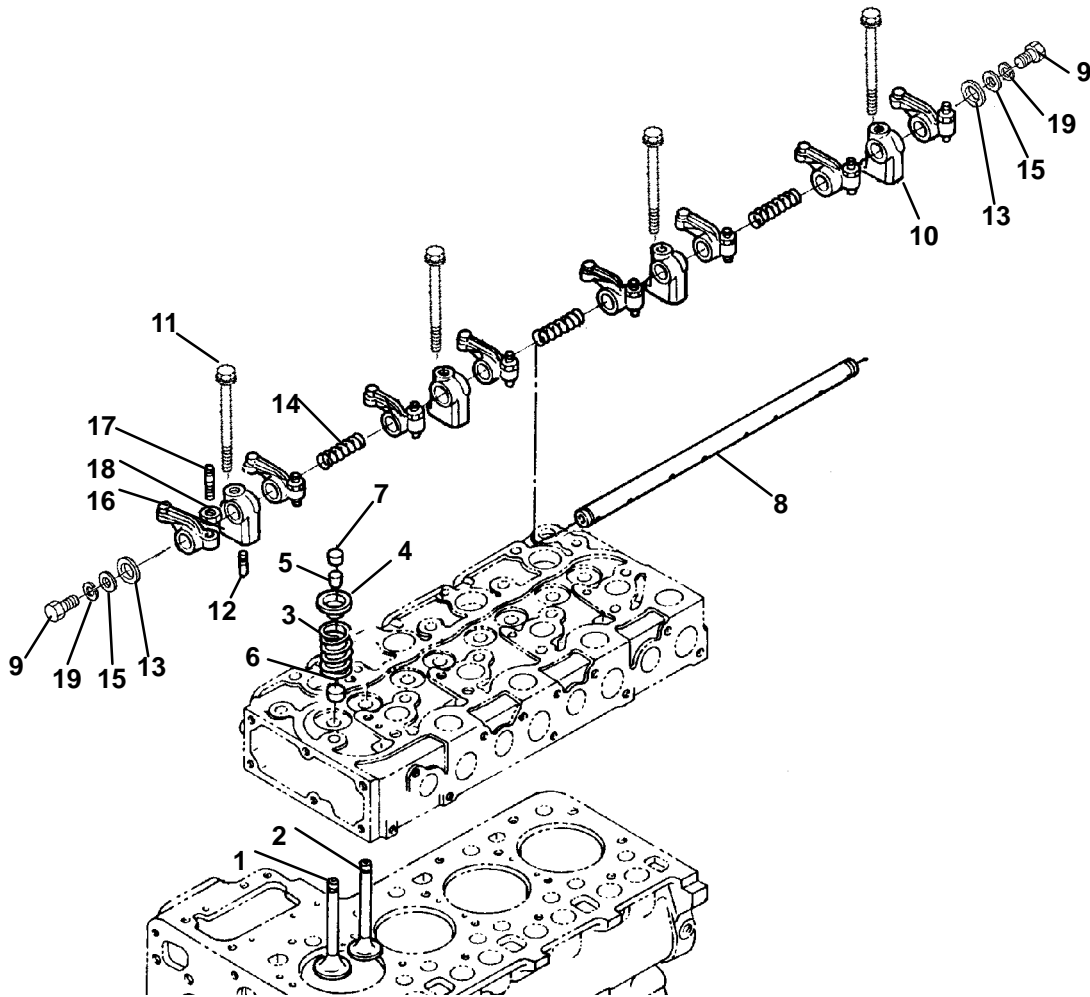

25. VALVES AND ROCKER ARMS

Item	Part Number	Description	Qty
1	25-38087-00	Valve, Intake	4
2	25-38088-00	Valve, Exhaust	4
3	25-37262-00	Spring, Valve	8
4	25-37263-00	Retainer, Spring	8
5	25-37264-00	Keeper, Valve	8
6	25-39338-00	Seal, Valve Stem	8
7	25-37266-00	Cap, Valve	8
8	25-39334-00	Shaft, Rocker Arm	1
9	25-37425-00	Bolt	2
10	25-37268-00	Bracket, Rocker Arm	4
11	25-39189-00	Bolt	4
12	25-39023-00	Pin, Spring	1
13	25-37271-00	Washer, Rocker Arm Shaft	2
14	25-37272-00	Spring, Rocker Arm	3
15	25-37686-00	Washer, Plain	2
16	25-39090-00	Rocker Arm - Includes:	8
17	25-37276-00	Screw, Rocker Arm Adjusting	8
18	25-37277-00	Nut, Rocker Arm Adjusting	8
19	25-35687-00	Washer, Spring	8