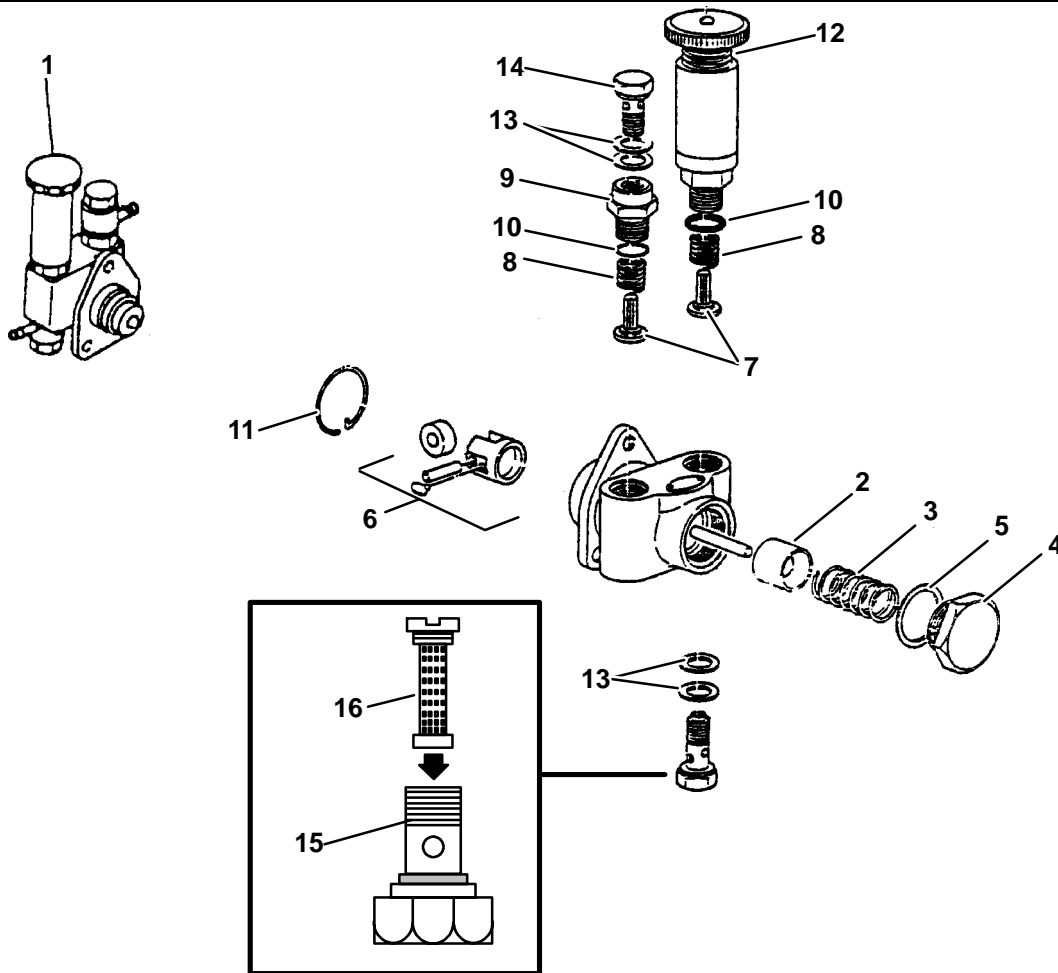

22. FUEL PUMP ASSEMBLY

Item	Part Number	Description	Qty
1	25-38666-00	Pump Assembly, Fuel Lift - Includes:	1
2	25-38666-01	Piston, Fuel Pump	1
3	25-38666-02	Spring, Fuel Pump	1
4	25-38666-03	Plug, Fuel Pump	1
5	25-38666-04	Gasket, Copper O-Ring	1
6	25-38666-05	Tappet Assembly	1
7	29-50052-50	Valve, Fuel Pump	2
8	25-38666-07	Spring, Pump Valve	2
9	25-38666-08	Adapter	1
10	25-38666-09	O-Ring	2
11	25-38666-10	Cir-Clip	1
12	25-38666-11	Pump, Hand Priming	1
13	25-38666-13	Gasket, Copper O-Ring	4
14	25-38666-14	Bolt, Banjo	1
15	25-38666-12	Bolt, Eye Joint - Includes:	1
16	25-38666-16	Filter (Brass)	1