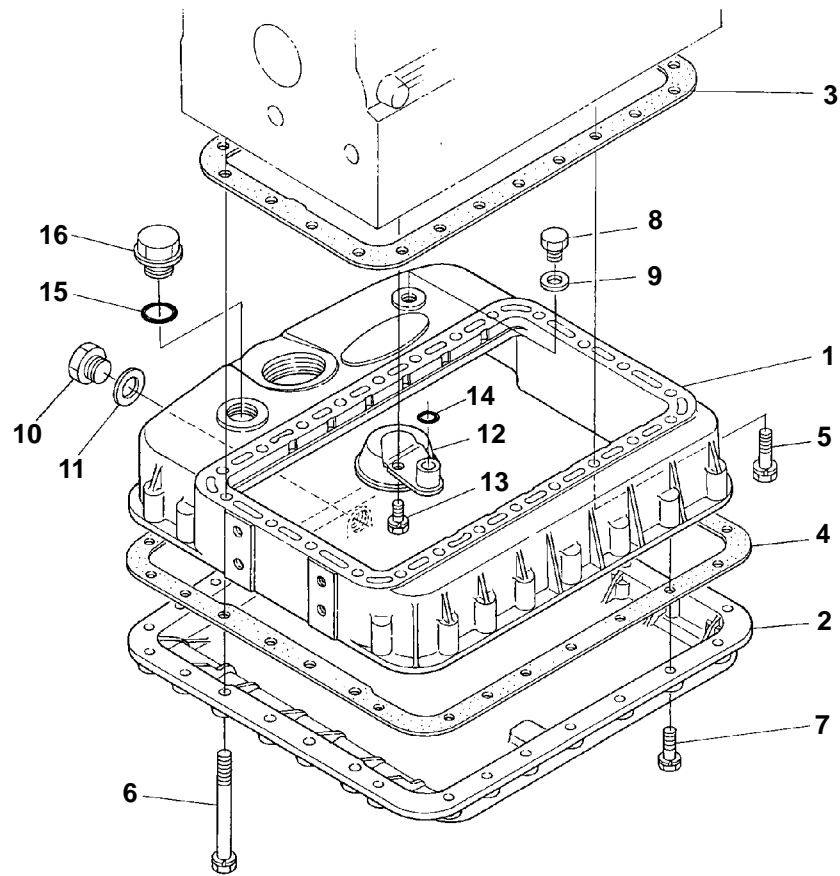

8. OIL PAN

Item	Part Number	Description	Qty
1	25-15276-00	Pan, Oil 2 Piece Top	1
2	25-15277-00	Cover, Oil Pan 2 Piece Bottom	1
3	25-39027-00	Gasket, Oil Pan	1
4	25-15278-00	Gasket, Oil Pan Cover 2 Piece	1
5	25-39030-00	Bolt, Metric, M10	16
6	25-37077-00	Bolt, M10	8
7	25-39021-00	Bolt	20
8	25-36738-00SV	Plug and Gasket - Includes:	1
9	25-36739-00	Gasket, Copper O-Ring	1
10	25-39029-00	Plug	1
11	25-15073-00	Gasket, Copper O-Ring	1
12	25-37079-00	Screen Filter, Oil Pump Pickup	1
13	25-37657-00	Bolt, M8 X 16 MM Long Grade 7	1
14	25-39032-00	O-Ring, Oil Pickup Tube	1
15	25-39276-00	Gasket, Copper O-Ring	1
16	25-39277-00	Plug	1