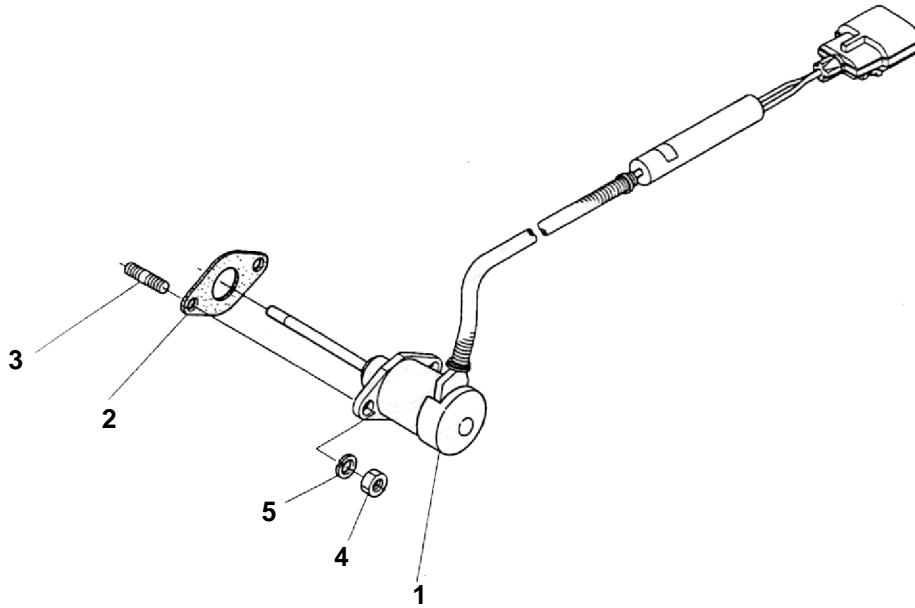

15. STOP SOLENOID

Item	Part Number	Description	Qty
1	25-38109-05SV	Solenoid, 12 VDC - Includes:	1
2	25-39171-00	Gasket, Fuel Solenoid	1
3	25-37672-00	Stud, M6	2
4	25-35684-00	Nut, M6	2
5	25-35692-00	Washer, Spring, M6	2