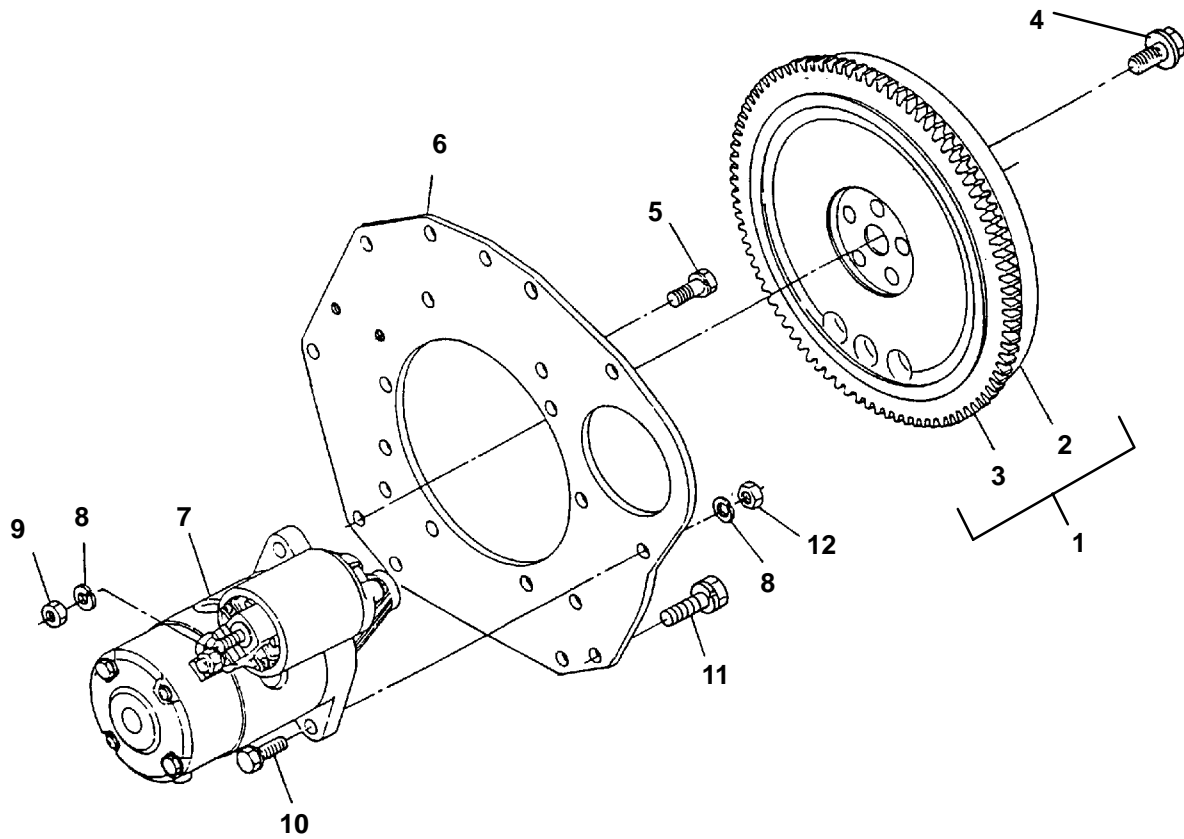

10. SPEED CONTROL PLATE

Item	Part Number	Description	Qty
1	25-15309-00	Plate, Speed Control	1
2	25-15310-00	Lever, Governor	1
3	25-15311-00	Collar	1
4	25-37278-00	O-Ring	1
5	25-15312-00	Lever, Speed Control	1
6	25-15313-00	Nut, Speed Control	1
7	25-15314-00	Shaft, Lever	1
8	25-15315-00	Lever, Engine Stop	1
9	25-15316-00	Pin, Spring	1
10	25-37279-00	O-Ring	1
11	25-34290-00	Gasket, Control Plate	1
12	25-39084-00	Bolt	2
13	25-35677-00	Bolt	2
14	25-37492-00	Gasket	2

11. PULLEY

Item	Part Number	Description	Qty
1	25-34300-00	Pulley, Fan	1
2	945721	Bolt, Flange	4
3	25-34300-01	Pulley, Fan Drive	1
4	25-34300-02	Bolt	1
5	50-60197-04	Belt	1

12. FLYWHEEL

Item	Part Number	Description	Qty
1	25-15253-00	Flywheel Assembly - Includes:	1
2	NSS	Flywheel	1
3	25-34194-01	Gear, Ring	1
4	25-34192-00	Bolt, Flywheel	5
5	25-15255-00	Bolt, Hex Head	10
6	25-15254-00	Plate, Rear End	1
7	25-15381-00	Starter - Refer To Section 23.	1
8	25-35687-00	Washer, Lock (M8)	3
9	25-37680-00	Nut , Hex (M8)	1
10	25-35681-00	Bolt, Hex Head (M8 X 28 mm Lg)	2
11	25-37660-00	Bolt	4
12	25-35685-00	Nut, Hex (M8)	2