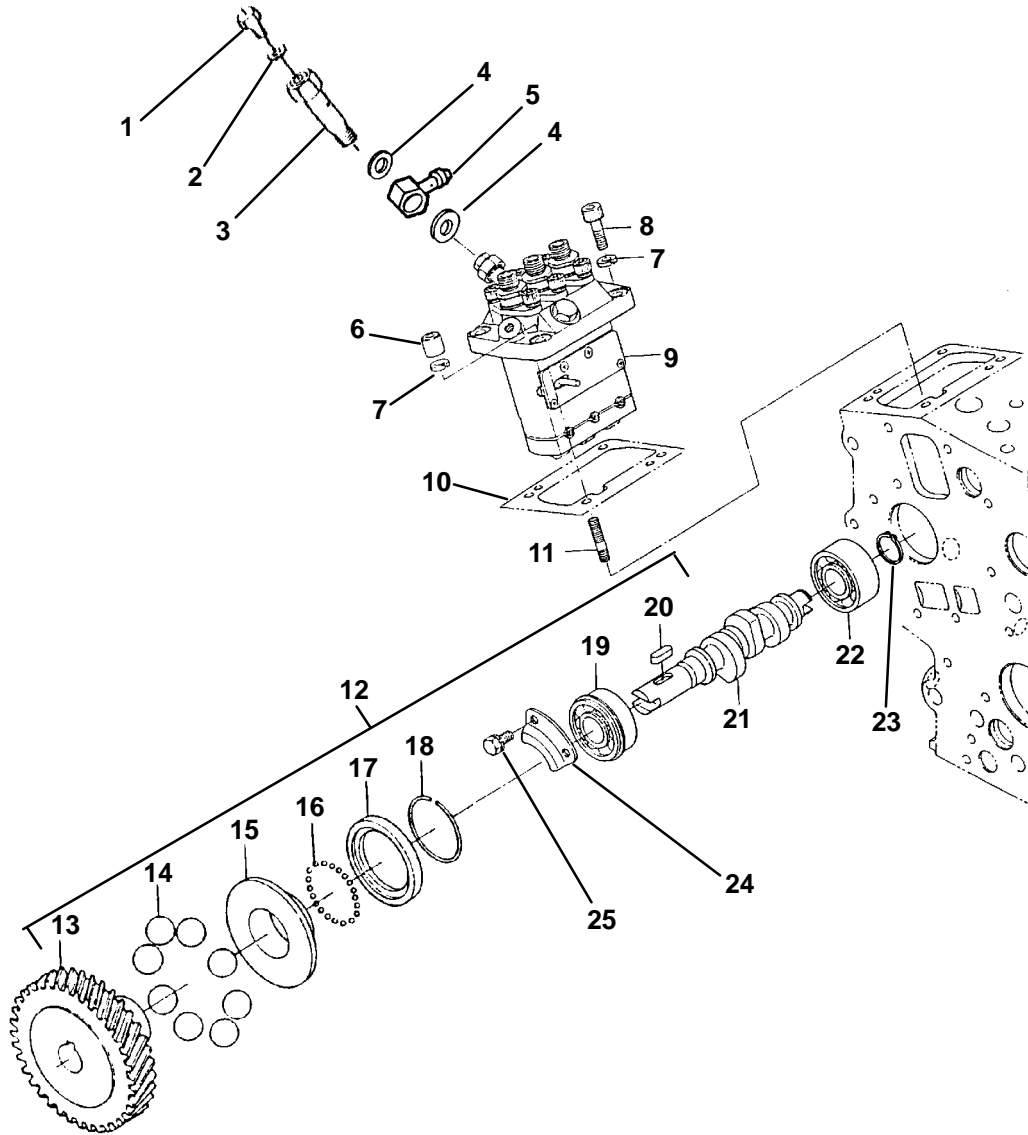

9. FUEL CAMSHAFT ASSEMBLY

9. FUEL CAMSHAFT ASSEMBLY

Item	Part Number	Description	Qty
1	25-36619-00	Screw, Air Bleed	1
2	25-36643-00	Gasket	2
3	25-34358-00	Fitting, Injection Pump Inlet (Banjo Bolt)	1
4	25-34359-00	Gasket, Eye Fitting	2
5	25-34366-00	Fitting, Eye	1
6	25-34238-00	Nut, Cap (M6)	2
7	25-35692-00	Washer, Lock (M6)	4
8	25-34236-00	Bolt, Socket Head (M6 X 20 mm Long)	2
9	25-34367-00	Injection Pump Assembly	1
10	944210	Shim, Injection Pump (+0.20 mm)	A/R
	25-34365-00	Shim, Injection Pump (+0.25 mm)	A/R
11	25-34237-00	Stud (M6)	2
12	25-15256-00	Camshaft Assembly, Fuel - Includes:	1
13	25-34241-00	Gear, Injection Pump	1
14	25-35391-00	Ball, 17/32	8
15	25-34229-00	Sleeve, Governor	1
16	25-34231-00	Ball	32
17	25-34230-00	Case, Governor Ball	1
18	25-35386-00	Cir-Clip, Governor Sleeve	1
19	25-34227-00	Bearing, Ball	1
20	25-35422-00	Key, Feather	1
21	NSS	Camshaft, Fuel	1
22	25-15258-00	Bearing, Ball	1
23	25-34233-00	Cir-Clip, External	1
24	25-34234-00	Stopper, Fuel Camshaft	1
25	25-35675-00	Bolt Hex Head (M6 X 12 mm Long)	2