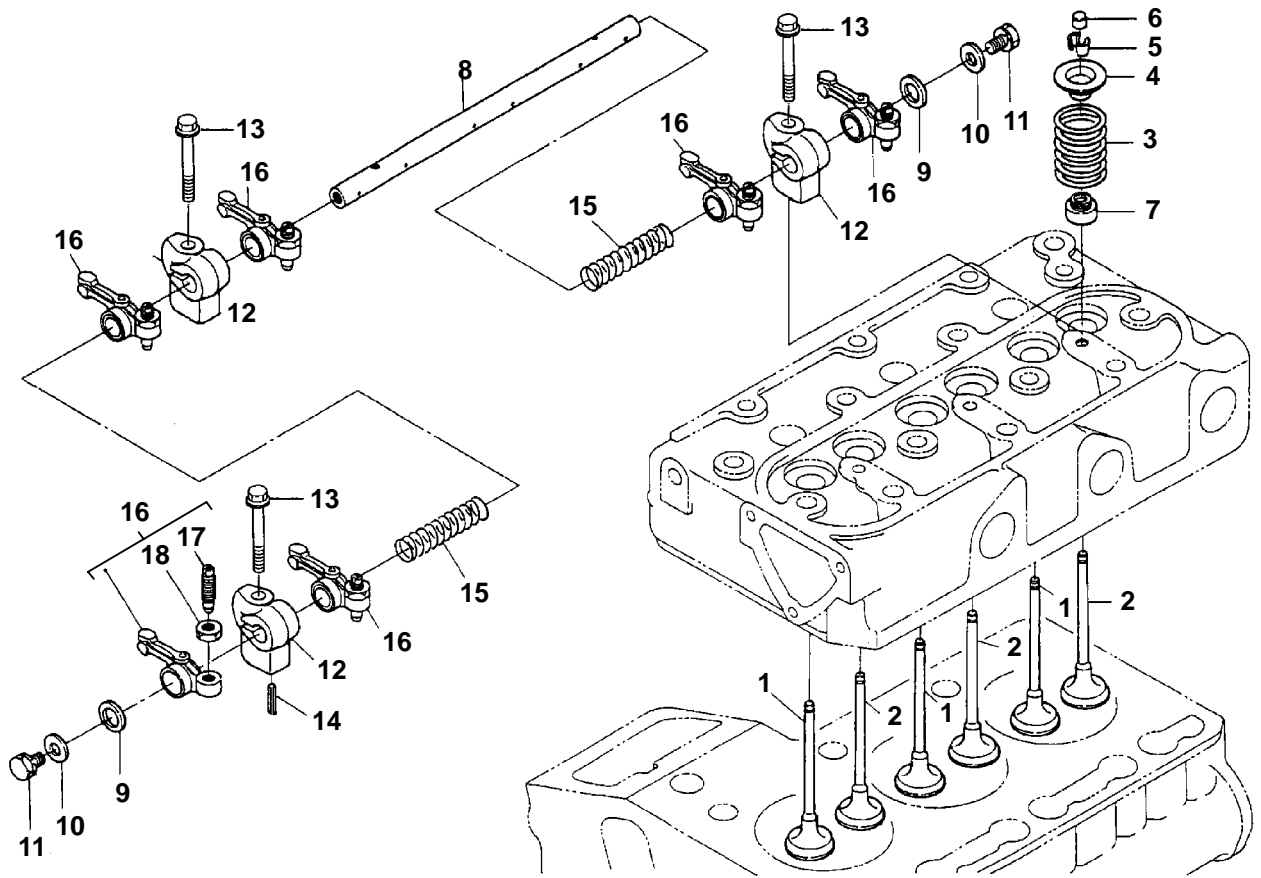

6. VALVES AND ROCKER ARMS

Item	Part Number	Description	Qty
1	25-34110-00	Valve, Intake	3
2	25-34111-00	Valve, Exhaust	3
3	25-34112-00	Spring, Valve	6
4	25-34113-00	Retainer, Spring	6
5	25-34114-00	Collet, Valve Spring	6
6	25-34115-00	Cap, Valve	6
7	25-34950-00	Seal, Valve Stem	6
8	25-34117-00	Shaft, Rocker Arm	1
9	25-34952-00	Washer	2
10	25-34119-00	Washer, Plain	2
11	25-34120-00	Bolt	2
12	25-15340-00	Bracket, Rocker Arm	3
13	25-15341-00	Bolt, Flange	3
14	25-37536-00	Pin, Spring	1
15	25-34125-00	Spring, Rocker Arm	2
16	25-34126-00	Rocker Arm Assembly - Includes:	6
17	25-34127-00	Screw, Adjusting	6
18	25-34128-00	Nut	6