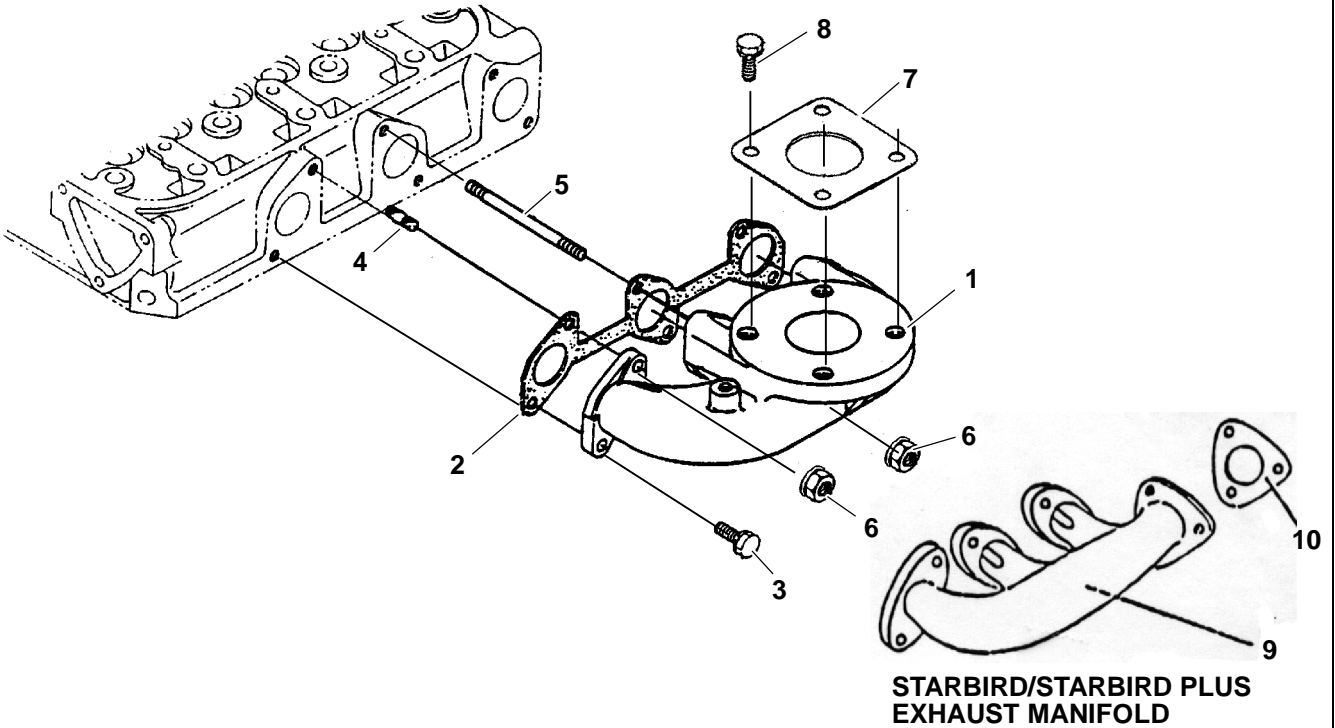

22. EXHAUST MANIFOLD

Item	Part Number	Description	Qty
1	25-15344-00	Manifold, Exhaust	1
2	25-34108-00	Gasket, Exhaust Manifold	1
3	25-15345-00	Bolt	3
4	25-35551-00	Stud	1
5	25-34109-00	Stud	2
6	25-15346-00	Nut	3
7	25-33020-00	Gasket, Muffler	1
8	944030	Bolt	2
9	944358	Manifold, Exhaust (Starbird/Starbird Plus)	1
10	944359	Gasket, Muffler (Starbird/Starbird Plus)	1