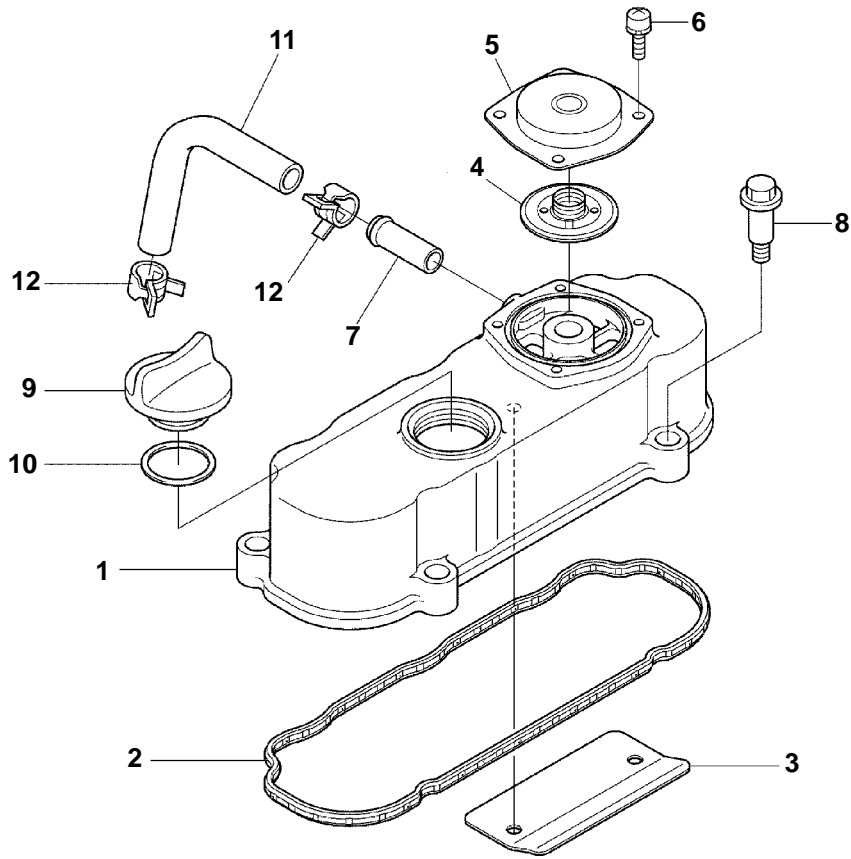

19. VALVE COVER

1- Cover Assembly
2 Thru 7

Item	Part Number	Description	Qty
1	25-15229-00	Cover, Cylinder Head Assembly - Includes:	1
2	25-15220-00	Gasket, Head Cover	1
3	25-15232-00	Shield, Breather	1
4	25-38720-00	Valve, Breather	1
5	25-38719-00	Cover, Breather	1
6	25-36197-00	Screw with Washer	4
7	25-34307-00	Pipe, Water Return	1
8	25-15233-00	Bolt	4
9	25-15104-00	Plug, Oil Filler	1
10	25-37310-00	O-Ring	1
11	25-15235-00	Tube, Breather	1
12	25-15236-00	Clamp, Hose	2