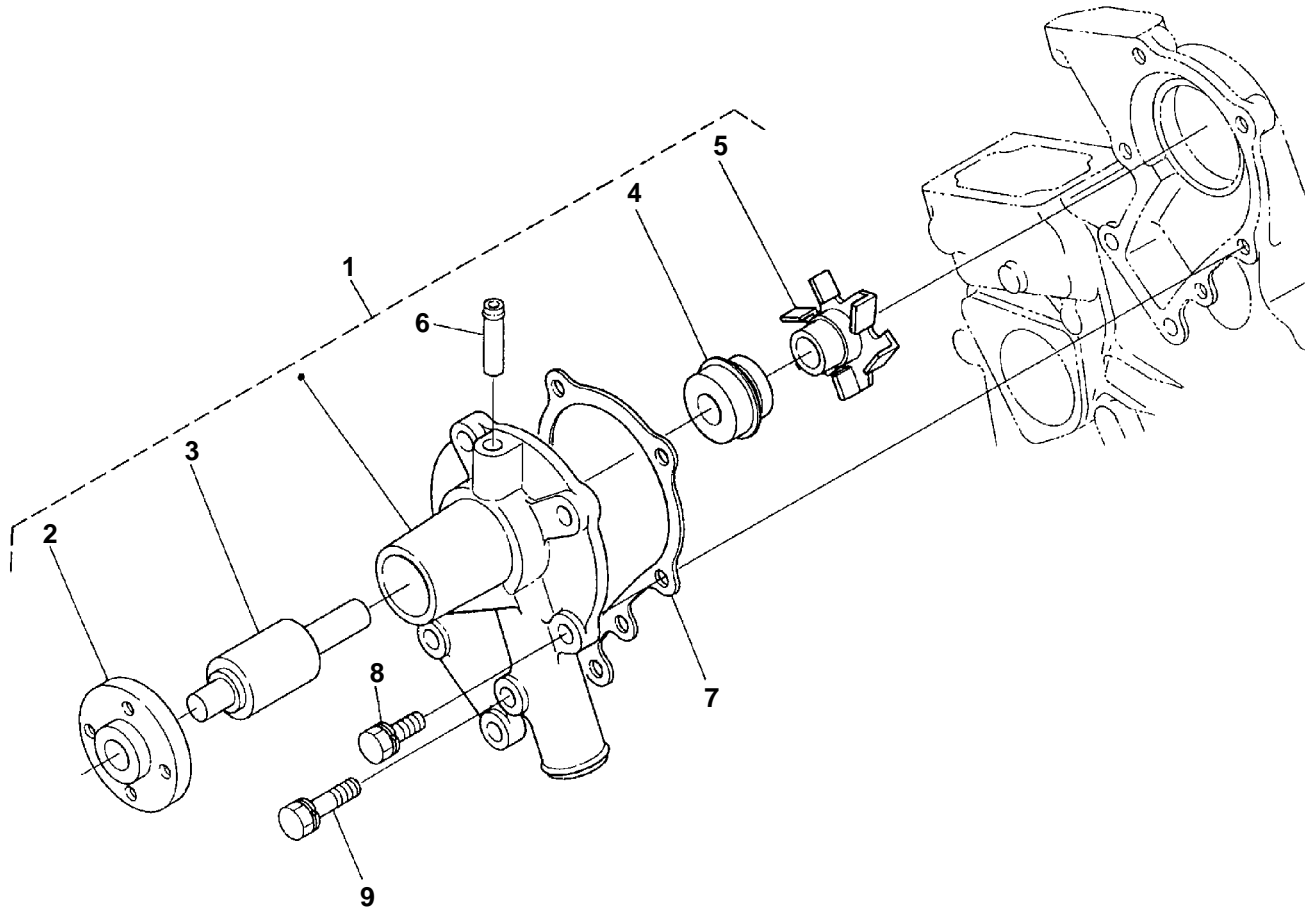

17. WATER PUMP

Item	Part Number	Description	Qty
1	25-34330-00	Water Pump Assembly - Includes:	1
2	25-34312-00	Flange, Water Pump	1
3	25-34313-00	Bearing	1
4	25-15334-00	Shaft Seal	1
5	25-15335-00	Impeller	1
6	25-34316-00	Pipe, Water Return	1
7	25-34333-00	Gasket	1
8	25-35704-00	Bolt	4
9	25-15336-00	Bolt	1