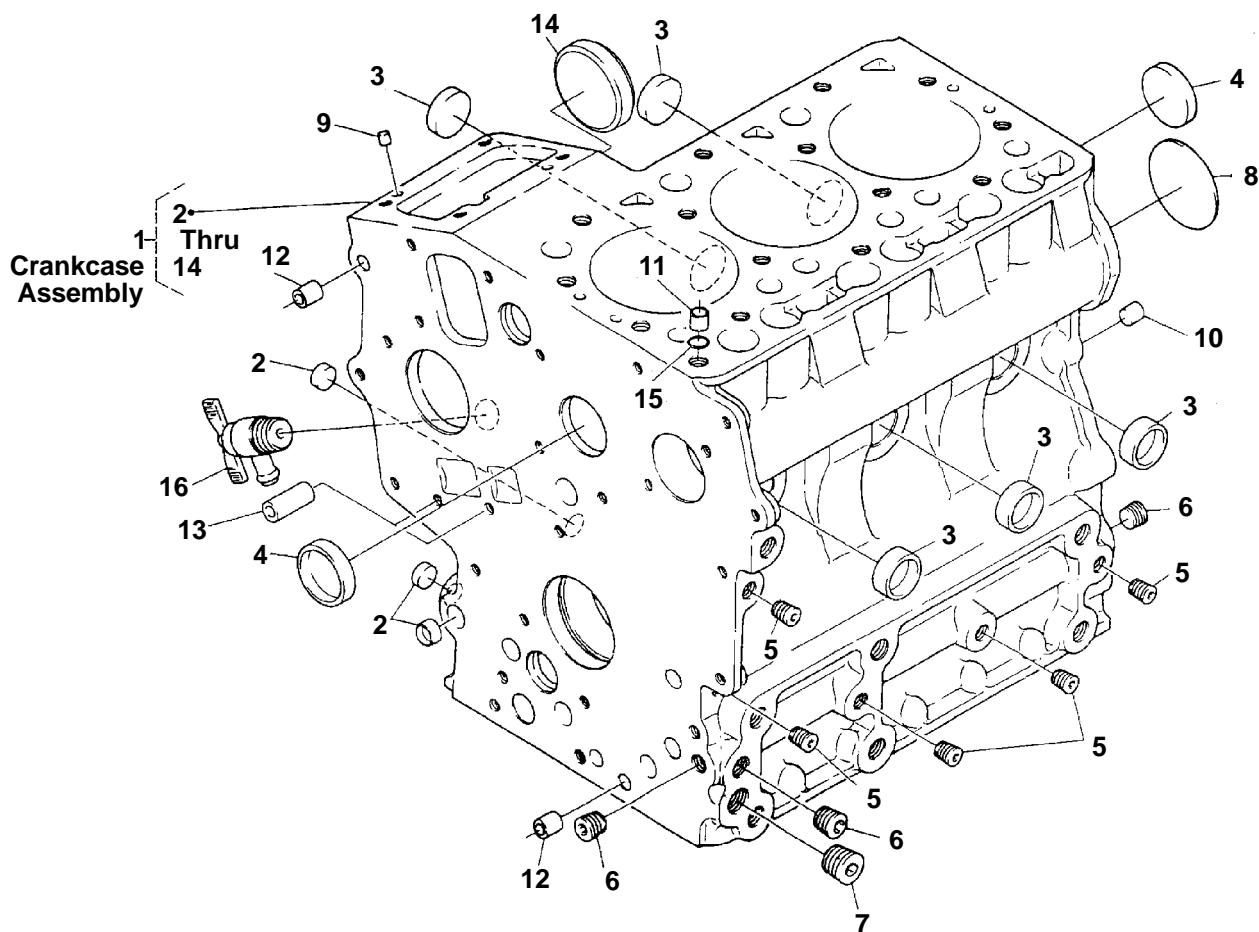

1. CRANKCASE

Item	Part Number	Description	Qty
1	25-15221-00	Crankcase, Assembly - Includes:	1
2	25-34016-00	Cap, Sealing	3
3	25-34017-00	Cap, Sealing	5
4	25-34006-00	Cap, Sealing	2
5	25-37108-00	Plug	5
6	25-37026-00	Plug	3
7	25-37028-00	Plug	1
8	25-36027-01	Plug, Expansion	1
9	25-34007-00	Pin, Straight	2
10	25-36027-00	Pin, Straight	2
11	25-35031-00	Pin, Pipe	1
12	25-35033-00	Pin, Pipe	2
13	25-34015-00	Pin, Pipe	2
14	25-34018-00	Cover, Fuel Camshaft	1
15	25-35032-00	O-Ring	1
16	25-34009-00	Drain Cock	1