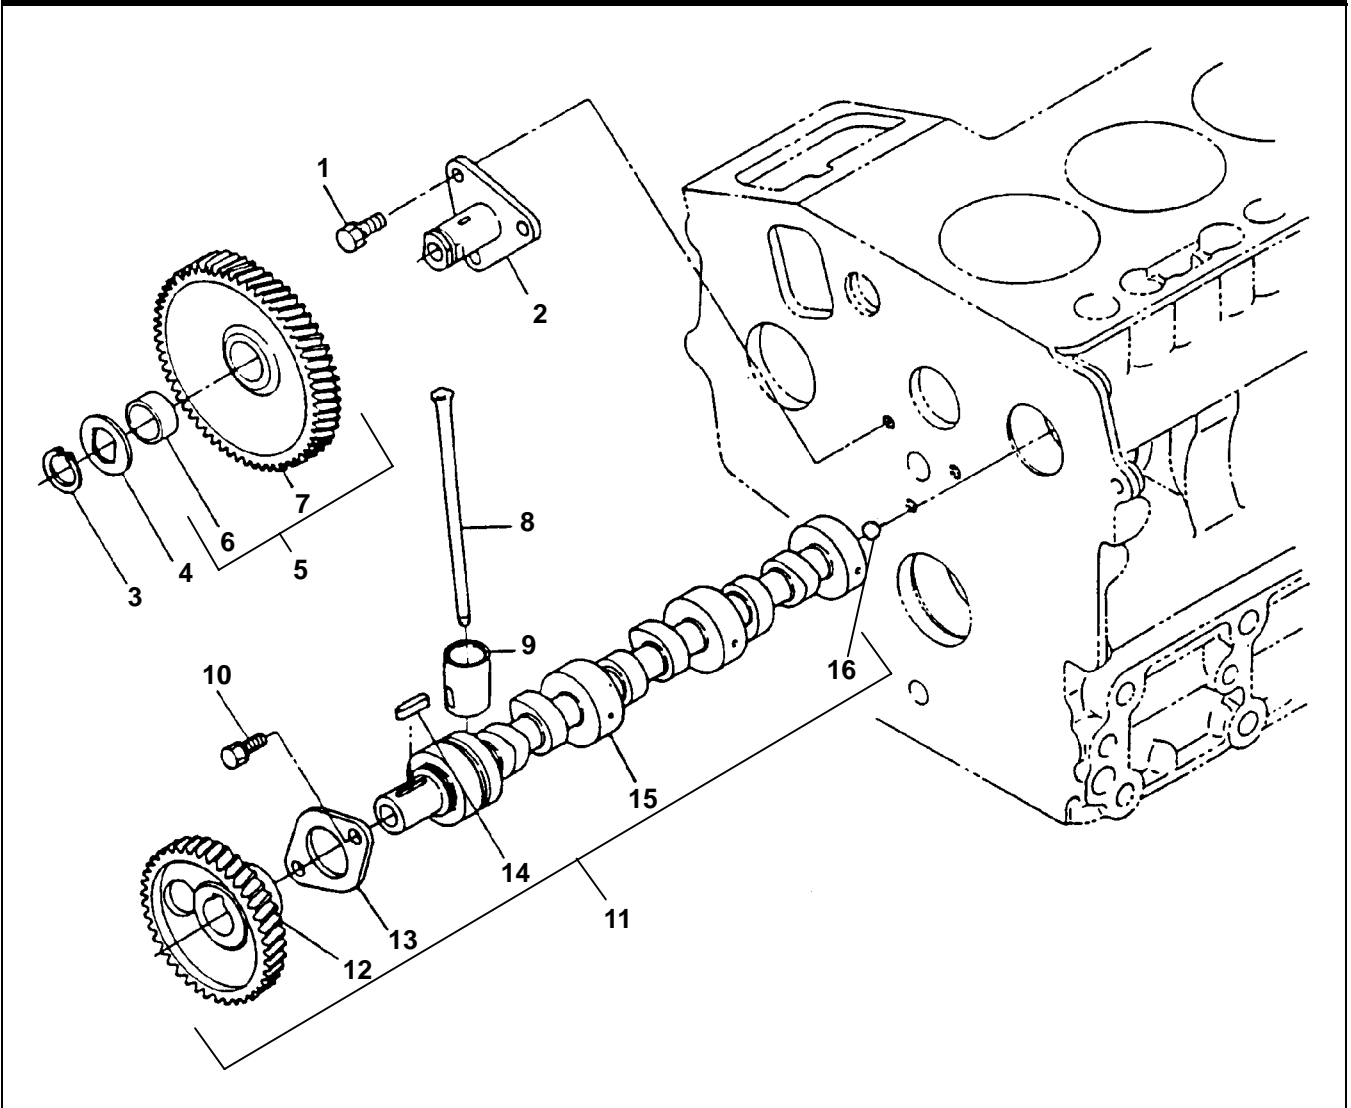

8. CAMSHAFT AND IDLE GEAR SHAFT

Item	Part Number	Description	Qty
1	25-36346-00	Bolt, Hex Head (M6 X 14 mm Lg)	3
2	25-34152-00	Shaft, Idle Gear	1
3	25-34151-00	Cir-Clip, External	1
4	25-34150-00	Collar, Idle Gear	1
5	25-34148-00	Gear Idle Assembly - Includes:	1
6	25-34008-00	Bushing, Idle Gear	1
7	NSS	Gear, Idle	1
8	25-34154-00	Rod, Push	6
9	25-34153-00	Tappet	6
10	25-35675-00	Bolt, Hex Head (M6 X 12 mm Lg)	2
11	25-15249-00	Camshaft Assembly - Includes:	1
12	25-34631-00	Gear, Camshaft	1
13	25-34146-00	Stopper, Camshaft	1
14	25-34145-00	Key, Feather	1
15	NSS	Camshaft	1
16	25-34169-00	Ball	1