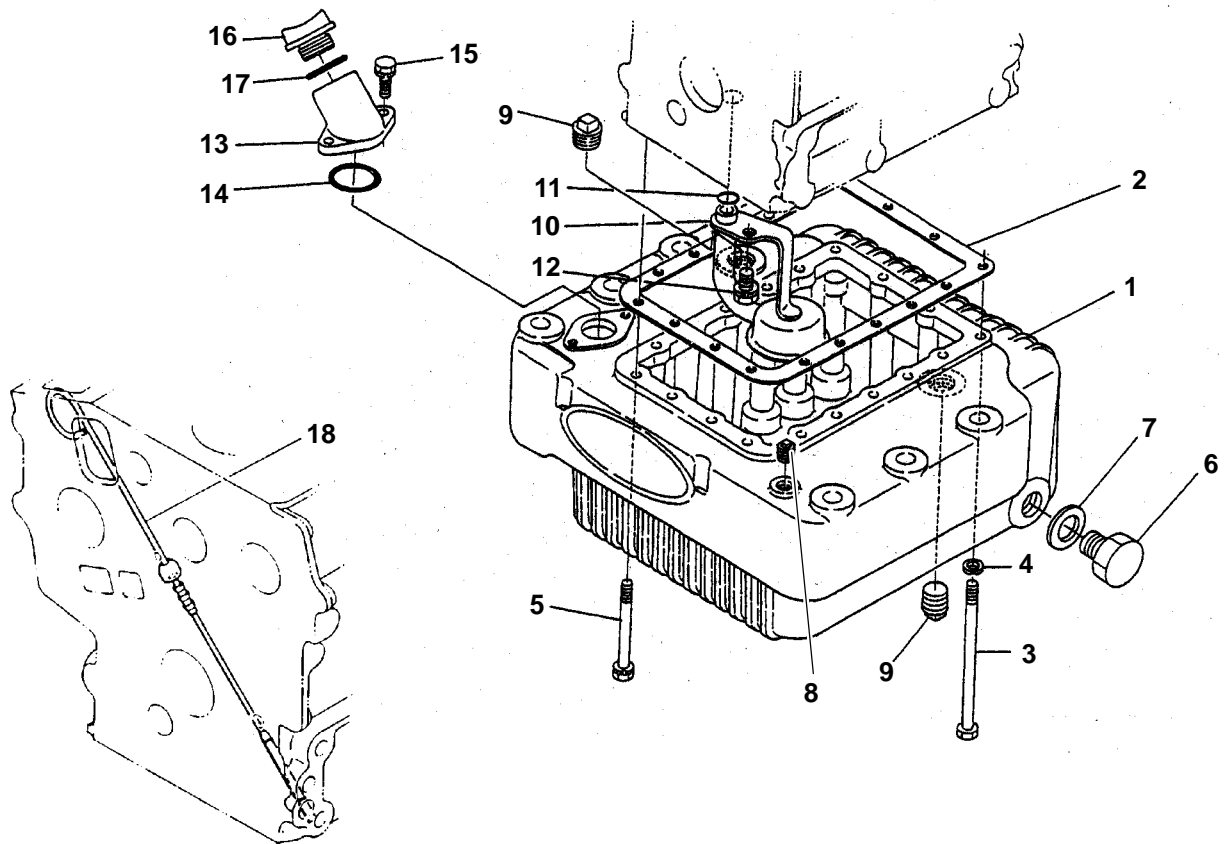

20. OIL PAN

Item	Part Number	Description	Qty
1	25-15222-00	Oil Pan	1
2	25-34026-00	Gasket, Oil Pan	1
3	25-36736-00	Bolt, Hex Head (M6)	14
4	25-35692-00	Washer, Lock (M6)	14
5	25-34030-00	Bolt, Hex Head (M8)	4
6	25-34032-00SV	Plug, Oil Drain - Includes:	1
7	25-36739-00	Gasket, Oil Drain Plug	1
8	25-15223-00	Plug	1
9	25-34031-00	Plug, Oil Pan	2
10	25-15224-00	Screen, Oil Pick-Up	1
11	25-39032-00	O-Ring	1
12	944030	Bolt, Hex Head	1
13	25-34033-00	Flange, Oil Fill	1
14	25-34034-00	O-Ring	1
15	25-35678-00	Bolt	2
16	25-39398-00	Plug, Oil Fill	1
17	25-34563-00	O-Ring	1
18	25-34028-00	Dipstick, Oil	1