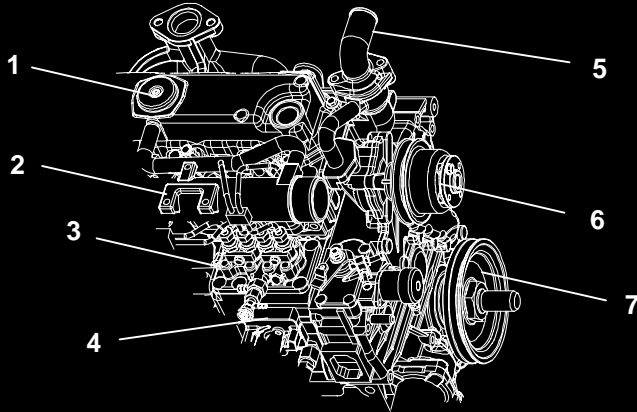

Diesel Engine

SERVICE PARTS LIST
for
CT3-44-TV (D722)

Tier 2 - Closed Breather
Beginning With Serial Number 5A0001

TRANSICOLD

SERVICE PARTS LIST

DIESEL ENGINE

CT3-44-TV (D722)

Tier 2 -Closed Breather

Beginning With Serial Number 5A001

TABLE OF CONTENTS

PARAGRAPH NUMBER	Page
INTRODUCTION	ii
ENGINE SERIAL NUMBER MATRIX	ii
ORDERING INSTRUCTIONS	ii
GENERAL NOTES	ii
1. CRANKCASE	1
2. OIL PUMP	2
3. IDLING ASSEMBLY	3
4. GEAR CASE	4
5. CYLINDER HEAD	6
6. VALVES AND ROCKER ARMS	7
7. MAIN BEARING CASE	8
8. CAMSHAFT AND IDLE GEAR SHAFT	9
9. FUEL CAMSHAFT ASSEMBLY	10
10. SPEED CONTROL PLATE	12
11. PULLEY	13
12. FLYWHEEL	14
13. NOZZLE HOLDER AND GLOW PLUGS	15
14. GOVERNOR	16
15. INJECTOR ASSEMBLY	17
16. CRANKSHAFT AND PISTONS	18
16. PISTON AND CRANKSHAFT	19
17. WATER PUMP	20
18. THERMOSTAT	21
19. VALVE COVER	22
20. OIL PAN	23
21. INTAKE MANIFOLD	24
22. EXHAUST MANIFOLD	25
23. STARTER	26
23. STARTER	27
24. TENSION PULLEY	28
PART NUMBER INDEX	Index-1

INTRODUCTION

This parts list identifies service replacement parts for the Carrier Transicold CT3-44-TV vertical in-line, 3-cylinder diesel engines manufactured exclusively for Carrier Transicold truck transport refrigeration by Kubota.