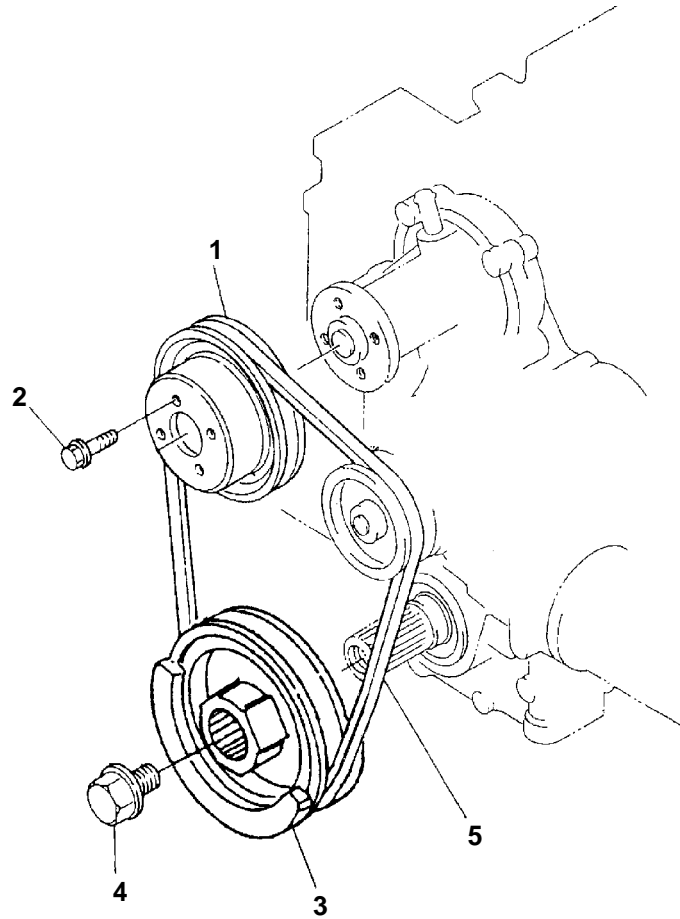

11. PULLEY

Item	Part Number	Description	Qty
1	25-34300-00	Pulley, Fan	1
2	945721	Bolt, Flange	4
3	25-34300-01	Pulley, Fan Drive	1
4	25-34300-02	Bolt	1
5	50-60197-04	Belt	1