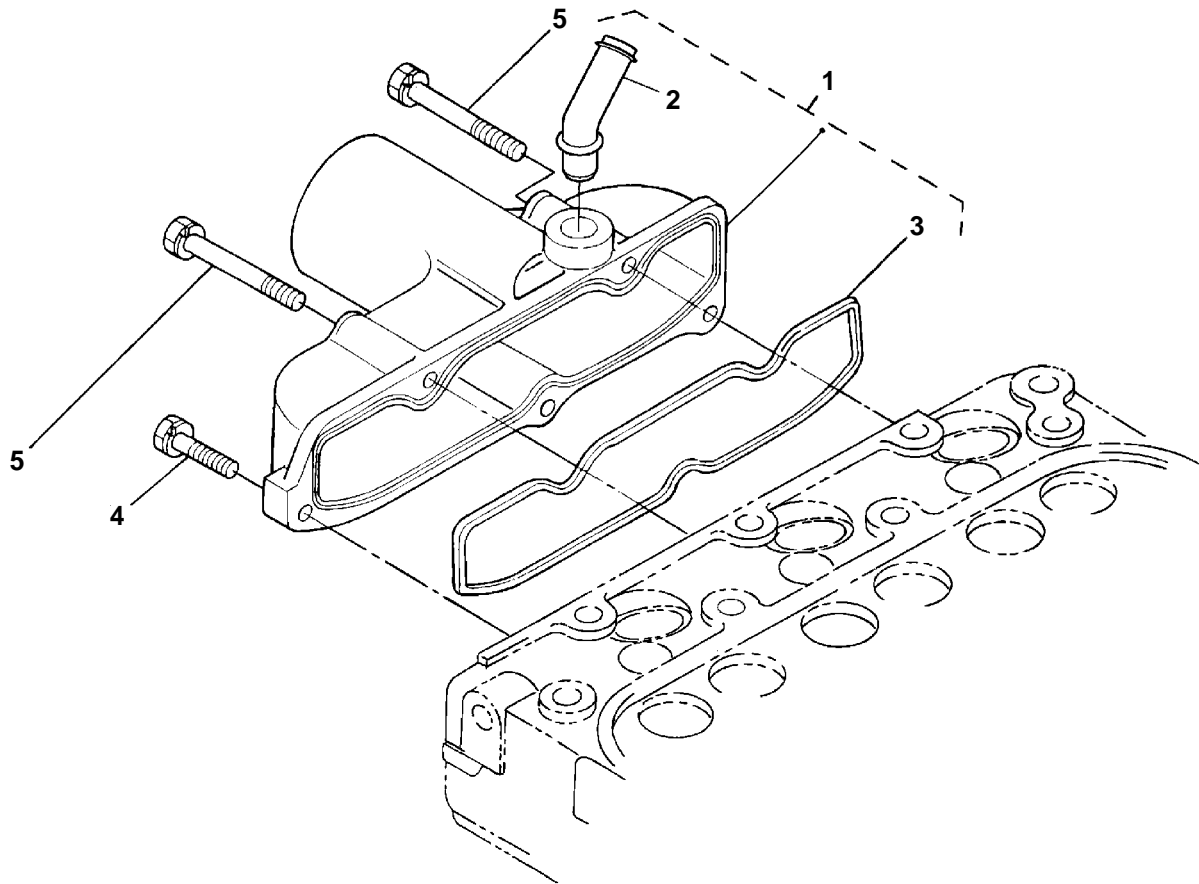

21. INTAKE MANIFOLD

Item	Part Number	Description	Qty
1	25-15342-00	Manifold Assembly, Intake - Includes:	1
2	25-15343-00	Pipe, Breather	1
3	25-34101-00	Gasket, Intake	1
4	25-39084-00	Bolt	2
5	25-34104-00	Bolt	3