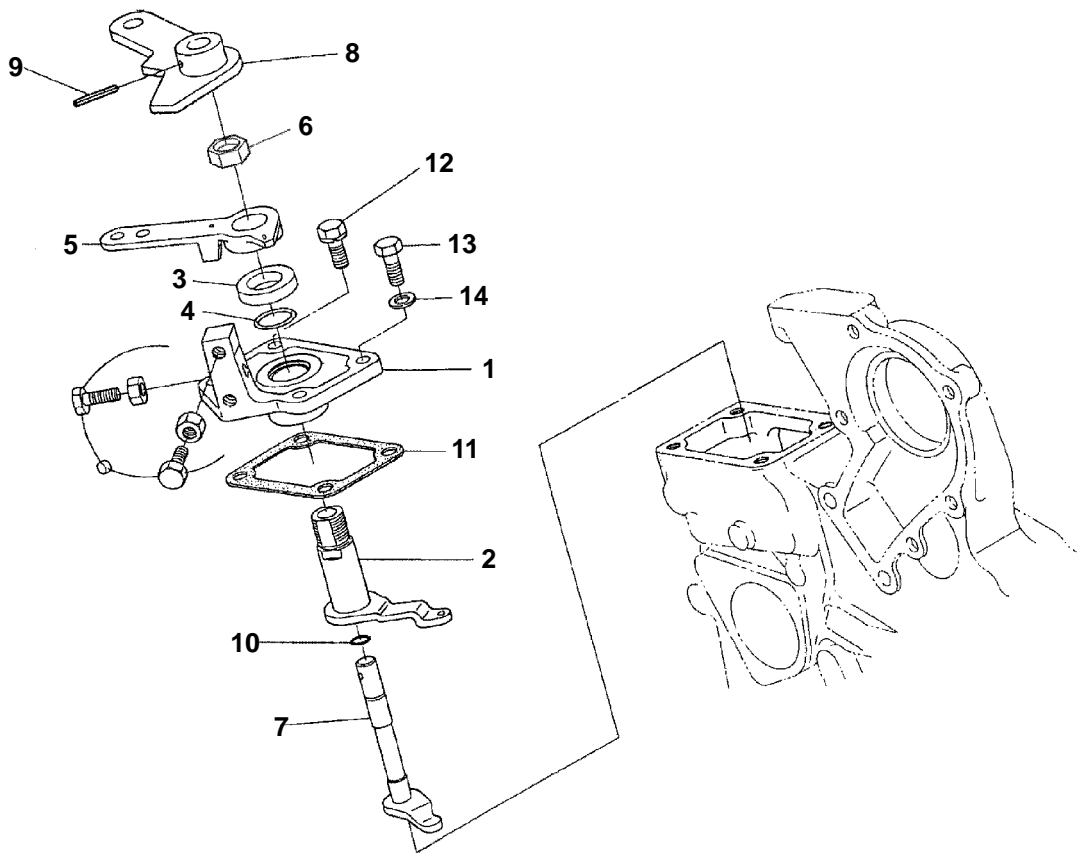

8. CAMSHAFT AND IDLE GEAR SHAFT

Item	Part Number	Description	Qty
1	25-36346-00	Bolt, Hex Head (M6 X 14 mm Lg)	3
2	25-34152-00	Shaft, Idle Gear	1
3	25-34151-00	Cir-Clip, External	1
4	25-34150-00	Collar, Idle Gear	1
5	25-34148-00	Gear Idle Assembly - Includes:	1
6	25-34008-00	Bushing, Idle Gear	1
7	NSS	Gear, Idle	1
8	25-34154-00	Rod, Push	6
9	25-34153-00	Tappet	6
10	25-35675-00	Bolt, Hex Head (M6 X 12 mm Lg)	2
11	25-15249-00	Camshaft Assembly - Includes:	1
12	25-34631-00	Gear, Camshaft	1
13	25-34146-00	Stopper, Camshaft	1
14	25-34145-00	Key, Feather	1
15	NSS	Camshaft	1
16	25-34169-00	Ball	1

10. SPEED CONTROL PLATE

Item	Part Number	Description	Qty
1	25-15309-00	Plate, Speed Control	1
2	25-15310-00	Lever, Governor	1
3	25-15311-00	Collar	1
4	25-37278-00	O-Ring	1
5	25-15312-00	Lever, Speed Control	1
6	25-15313-00	Nut, Speed Control	1
7	25-15314-00	Shaft, Lever	1
8	25-15315-00	Lever, Engine Stop	1
9	25-15316-00	Pin, Spring	1
10	25-37279-00	O-Ring	1
11	25-34290-00	Gasket, Control Plate	1
12	25-39084-00	Bolt	2
13	25-35677-00	Bolt	2
14	25-37492-00	Gasket	2